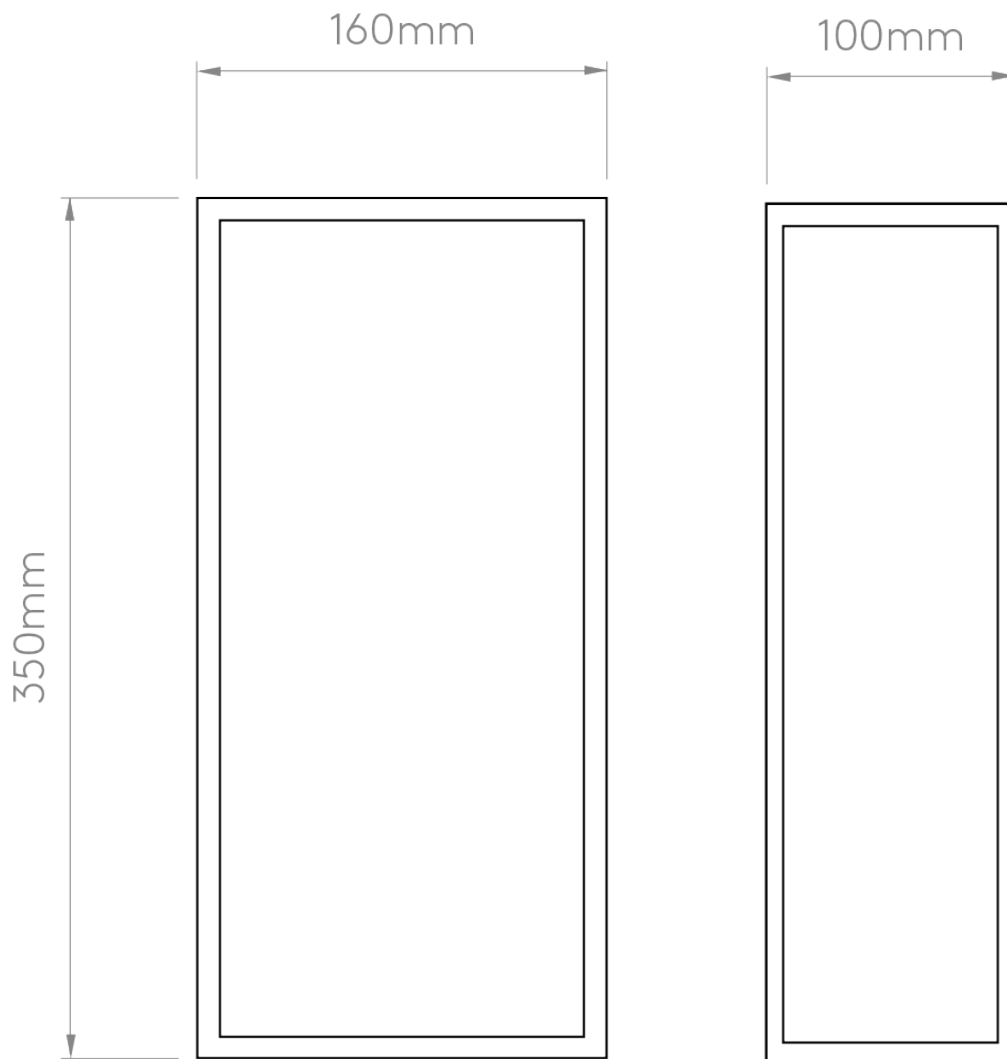

Astro Lighting - Messina Sensor 1183032 - IP44 Textured Black Wall Light

CONTACT