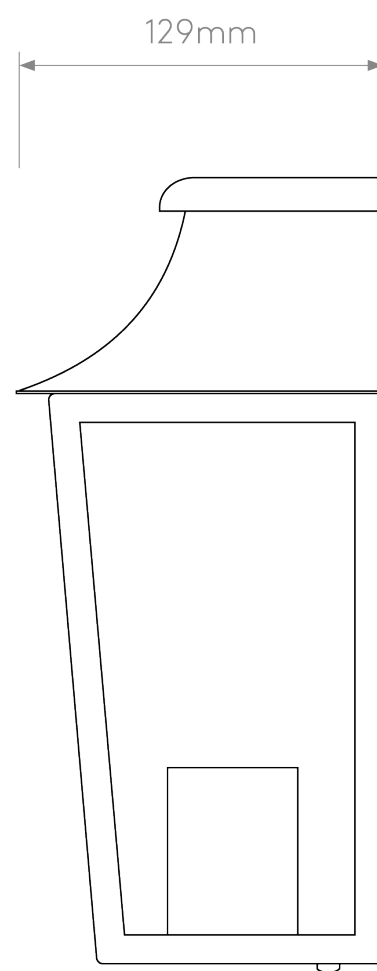

Astro Lighting - Richmond Wall 235 1340013 - IP44 Textured Black Wall Light

**CONTACT**