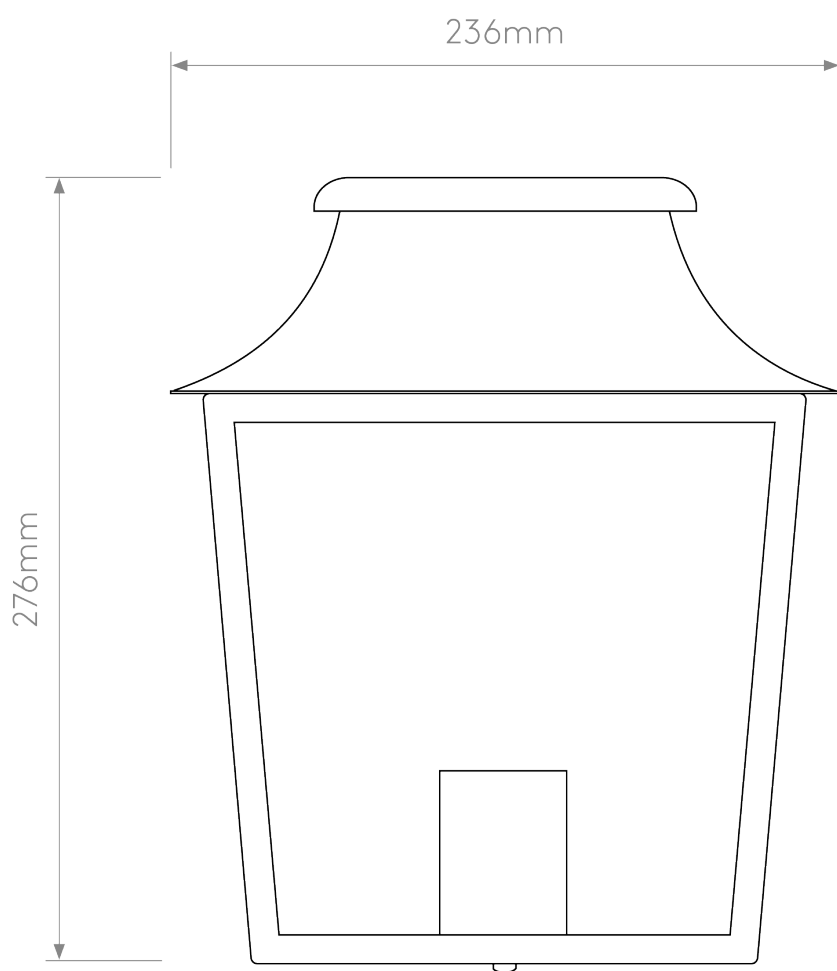

Astro Lighting - Richmond Wall 235 1340013 - IP44 Textured Black Wall Light

**CONTACT**