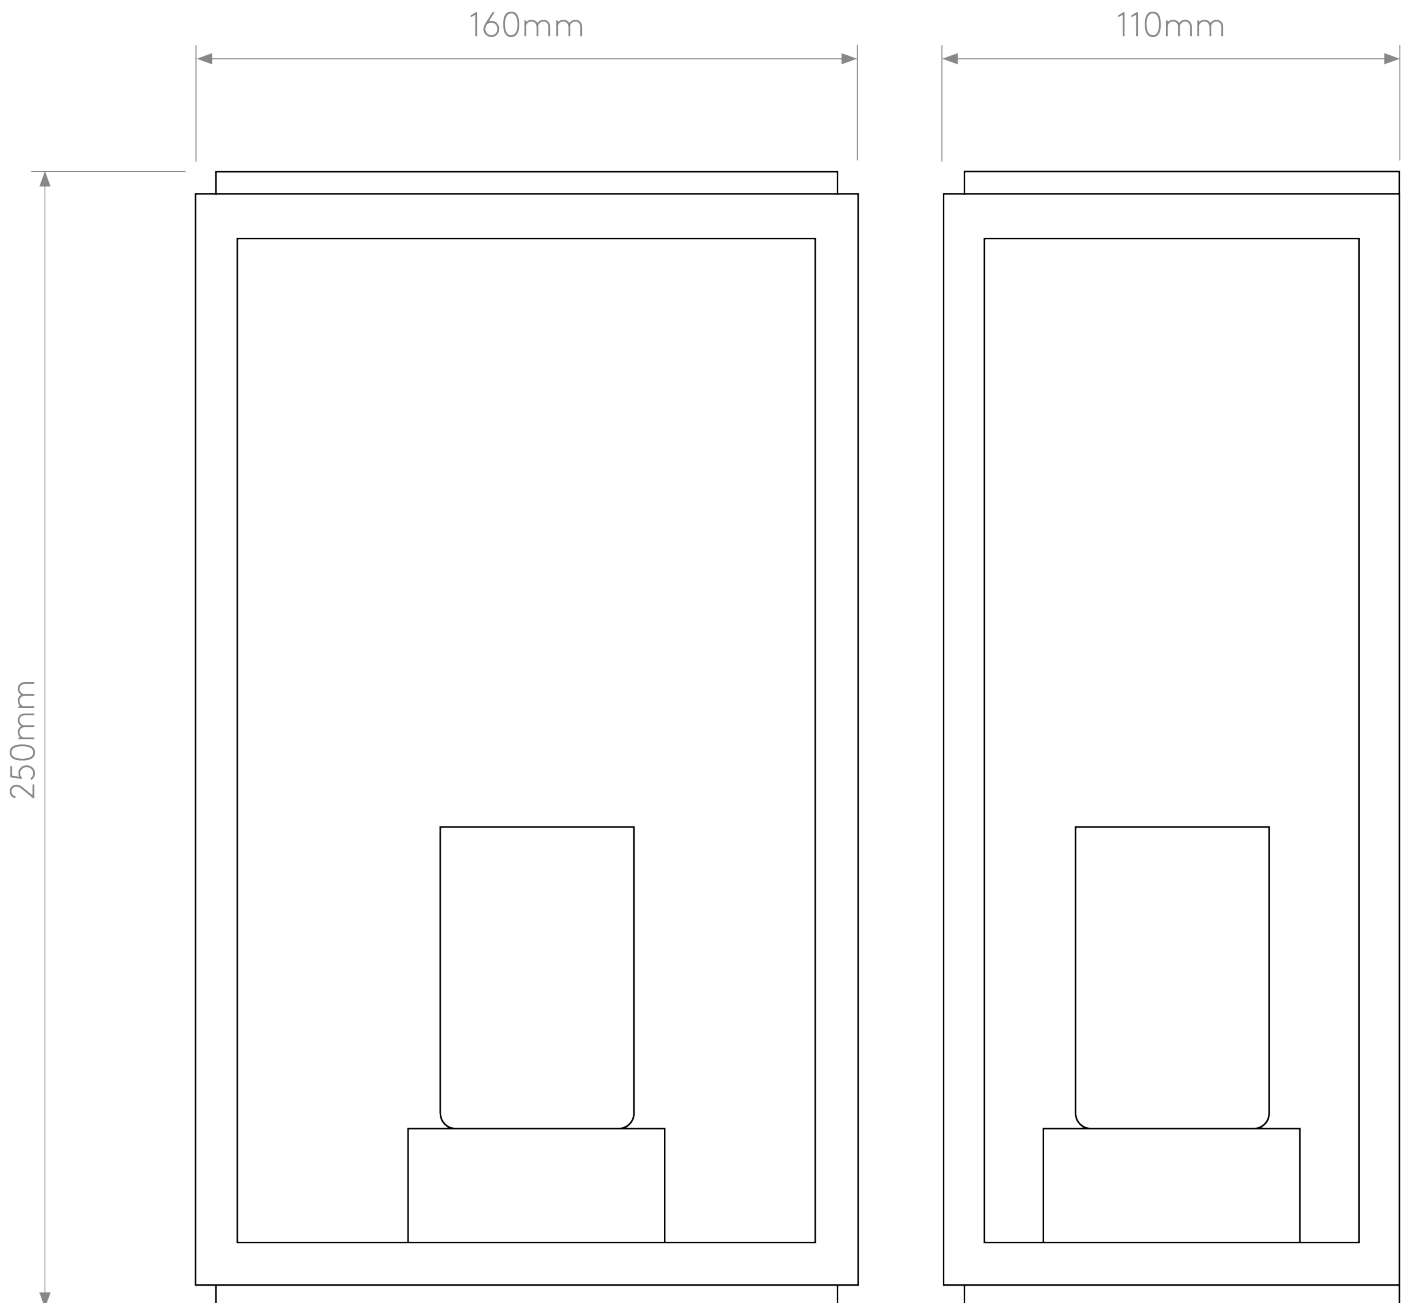

Astro Lighting - Homefield 160 1095041 - IP44 Textured Black Wall Light

CONTACT