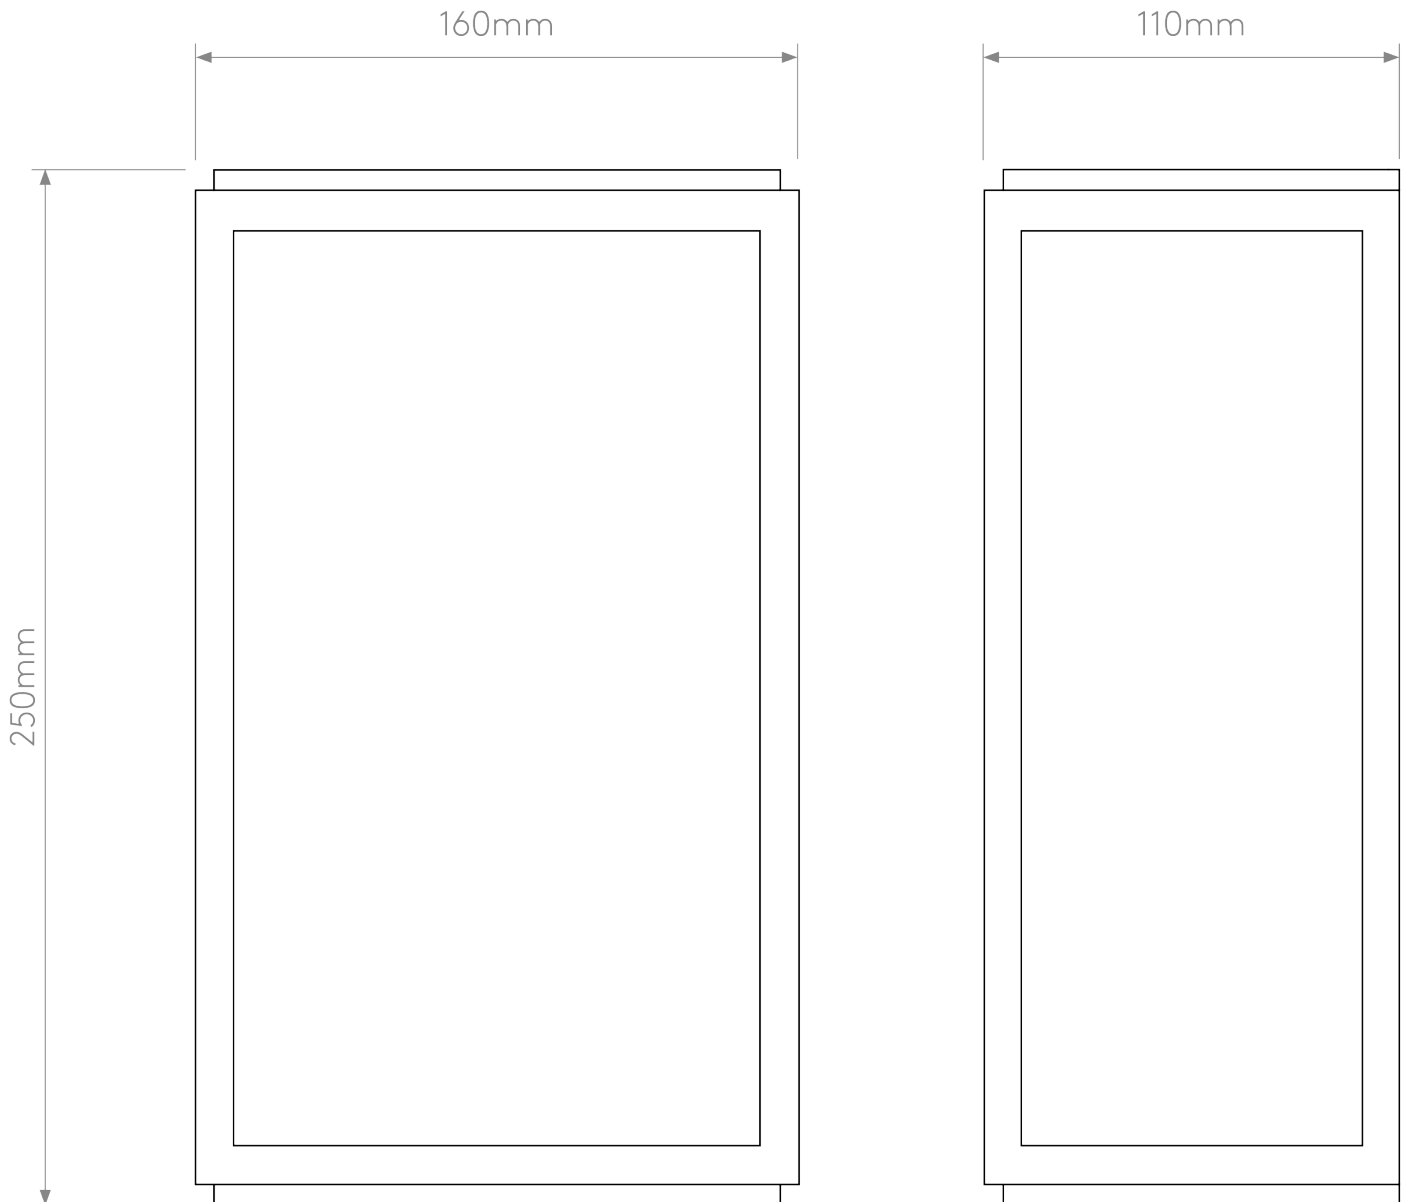

Astro Lighting - Homefield Sensor 1095039 - IP44 Textured Black Wall Light

CONTACT