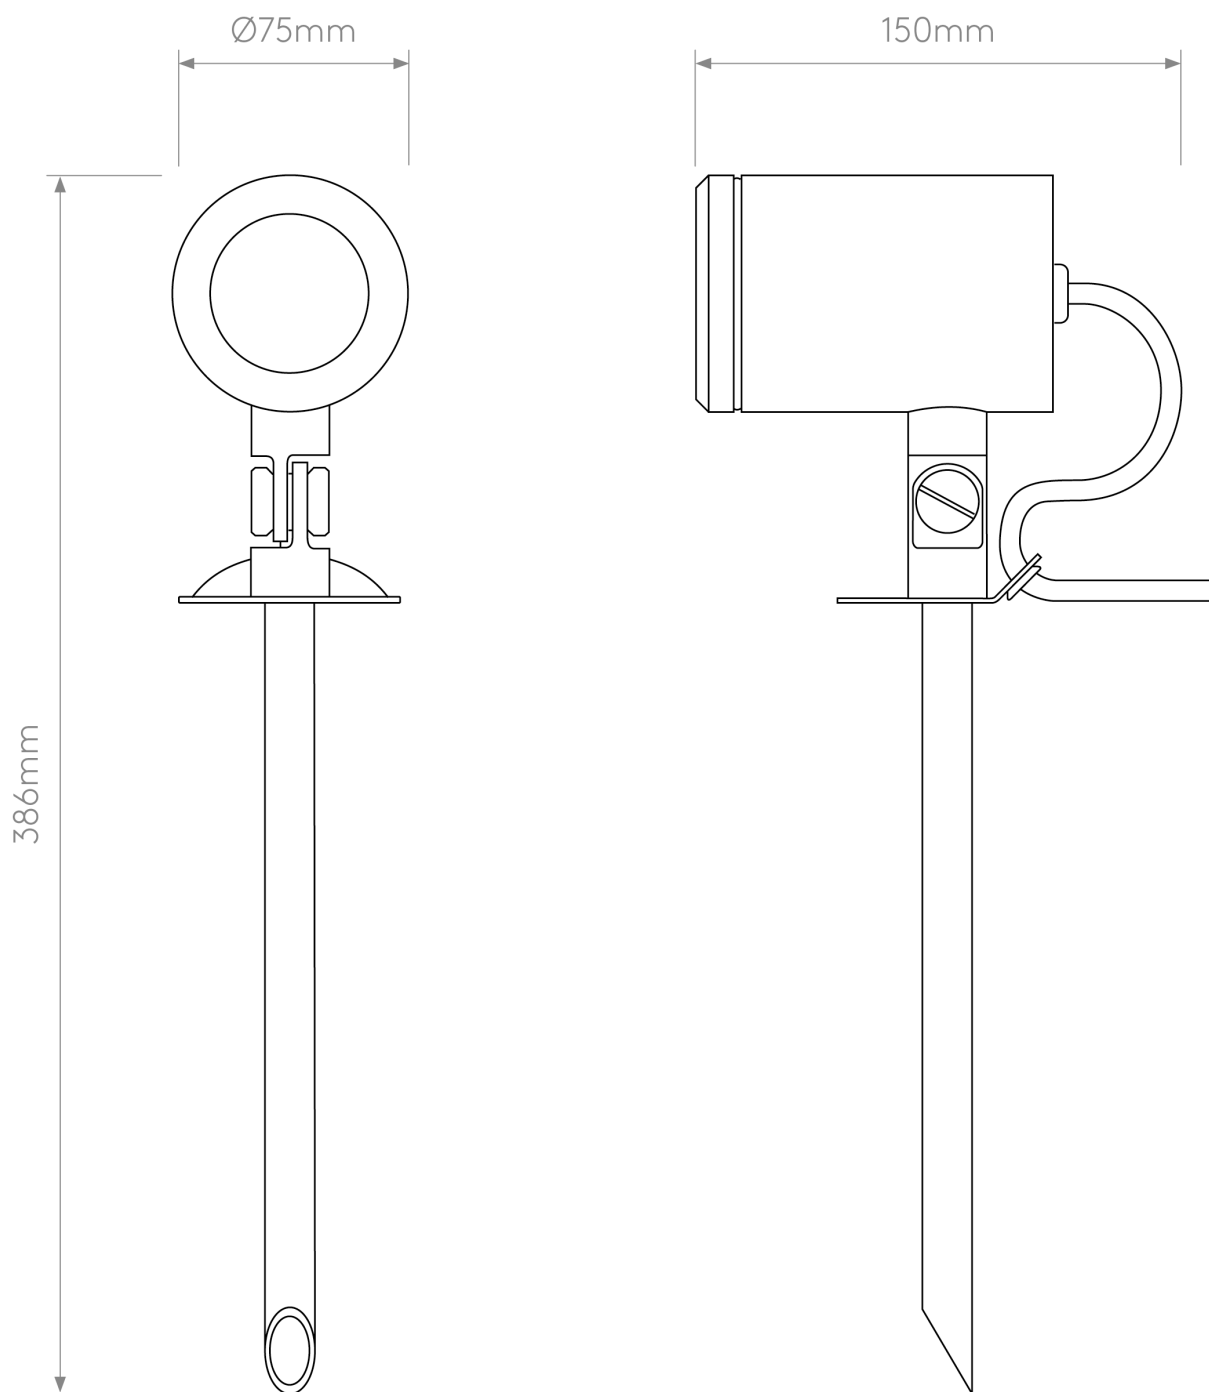

Astro Lighting - Jura Spike Spot 1375012 - IP65 Solid Brass Spotlight

CONTACT