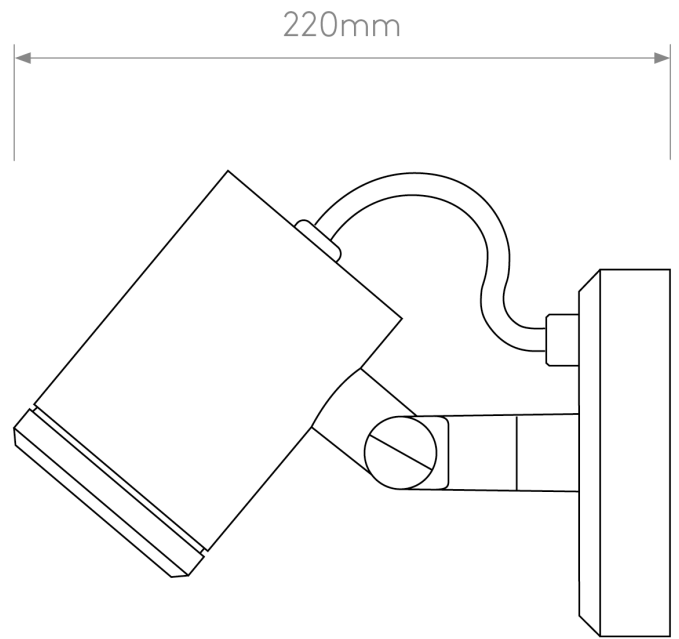

Astro Lighting - Jura Single Spot 1375013 - IP65 Solid Brass Spotlight

CONTACT