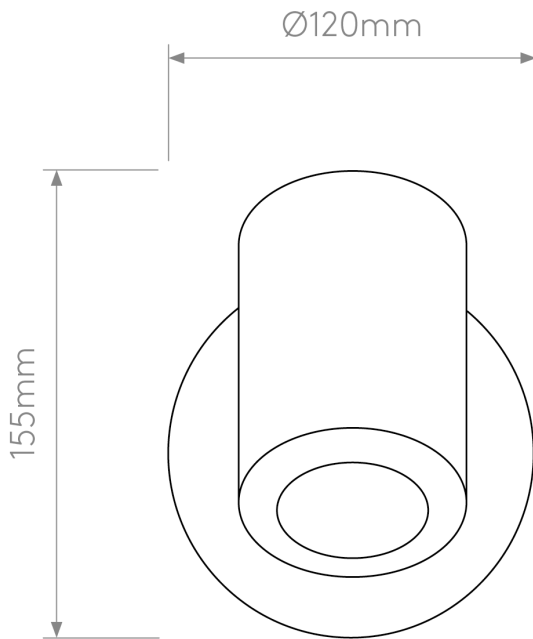

Astro Lighting - Jura Single Spot 1375013 - IP65 Solid Brass Spotlight

CONTACT