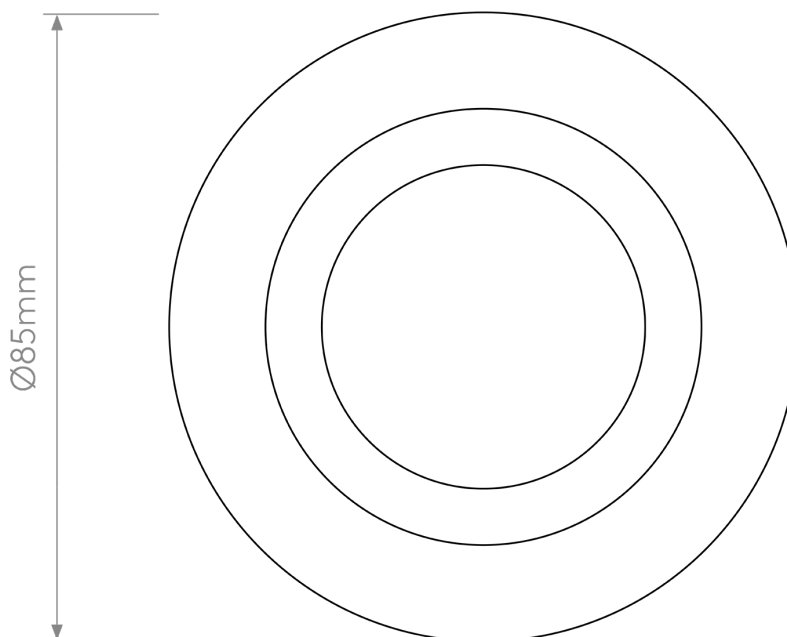

Astro Lighting - Kos Round 1326075 - IP44 Solid Brass Surface Mounted Downlight

CONTACT