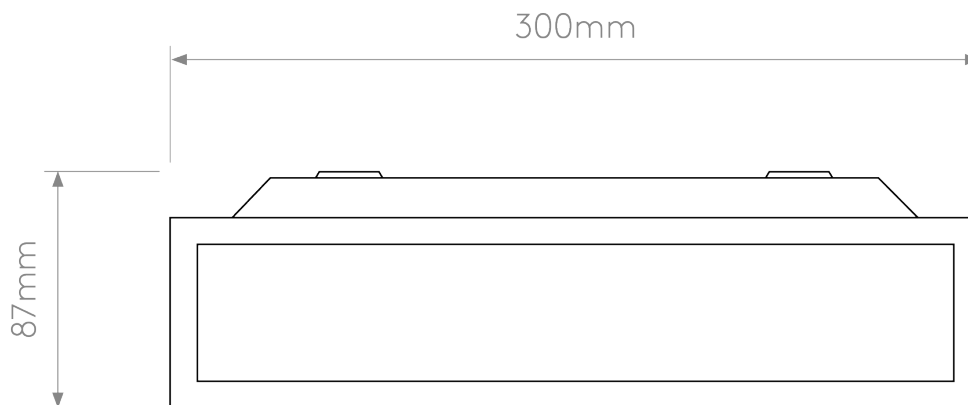

Astro Lighting - Mashiko - 1121079 - Bronze & White Glass 2 Light IP44 Bathroom Ceiling Flush Light