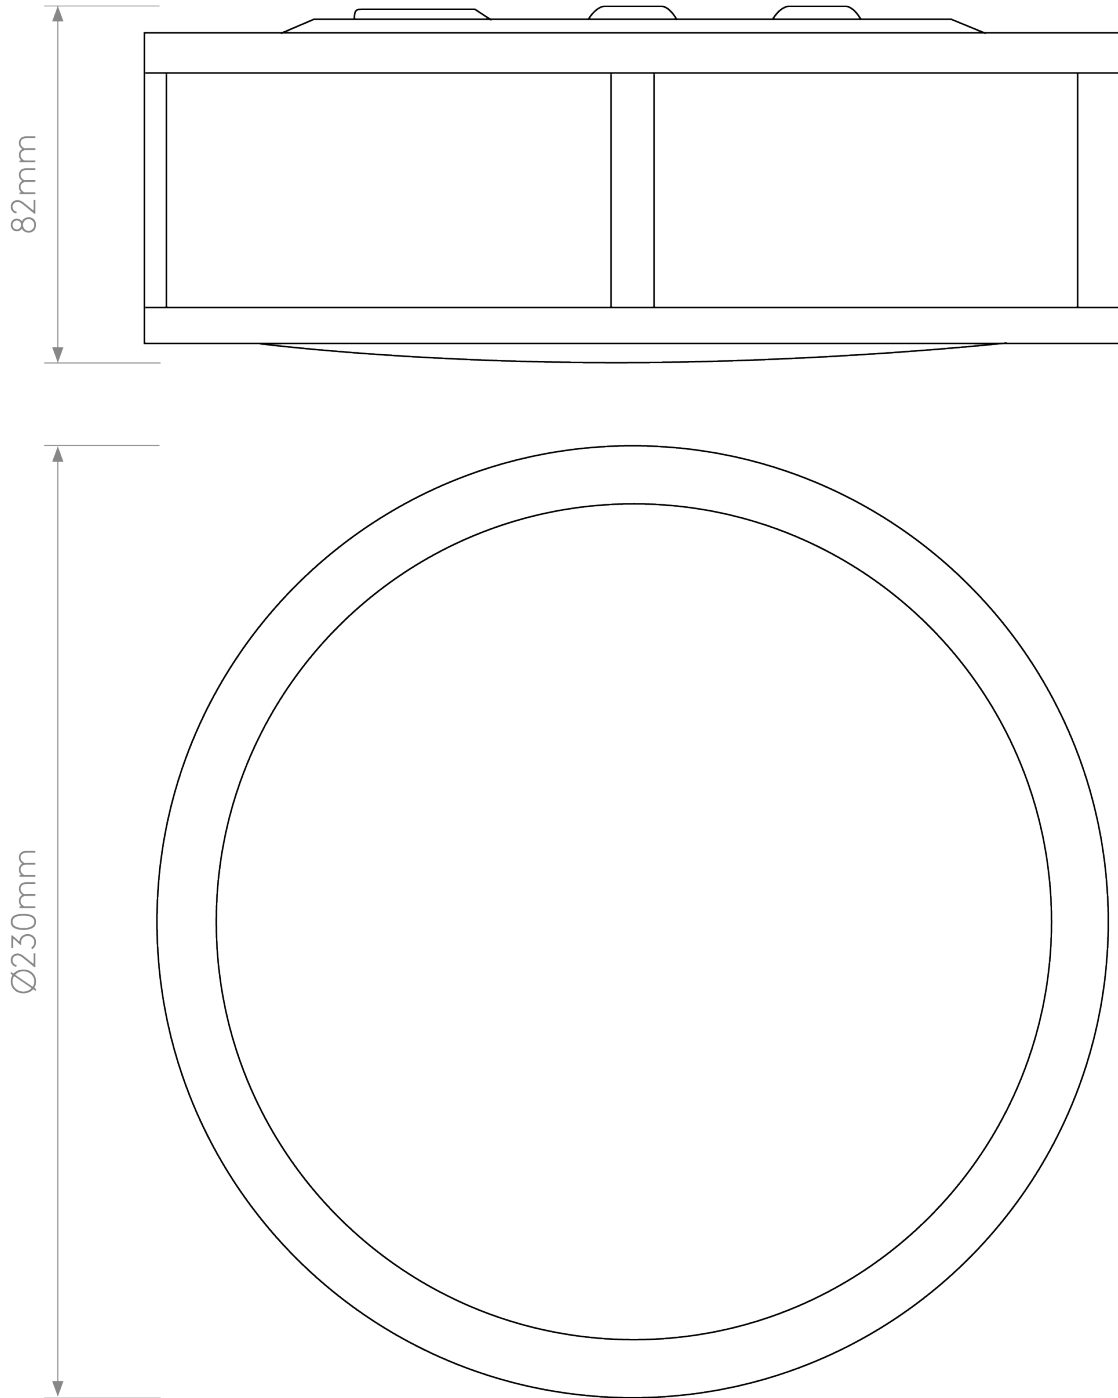

Astro Lighting - Mashiko Round 230 - 1121097 - Bronze & White Glass IP44 Bathroom Ceiling Flush Light

CONTACT