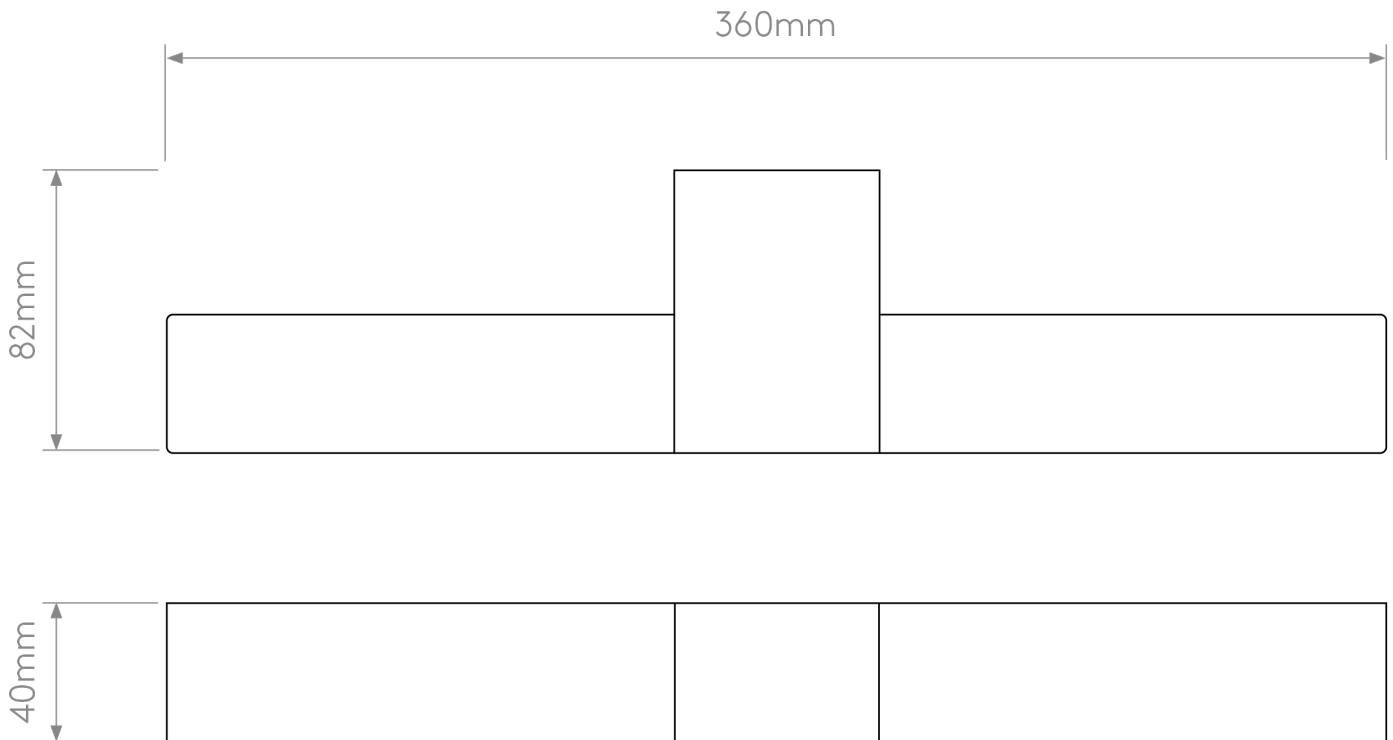

Astro Lighting - Padova - 1143008 - Black & White Glass 2 Light IP44 Bathroom Wall Light

CONTACT