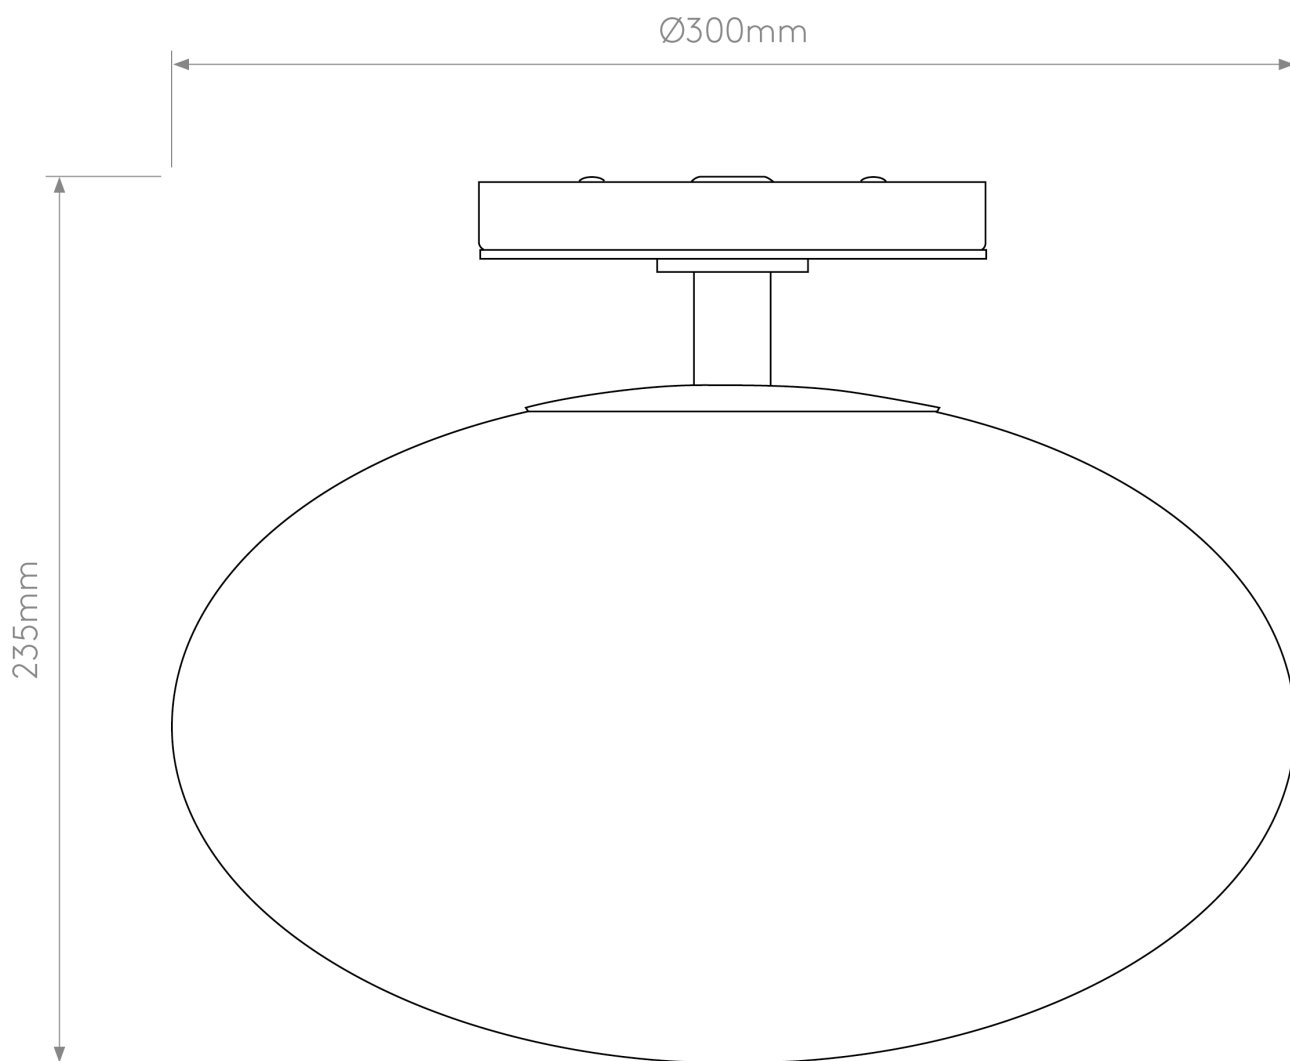

Astro Lighting - Zeppo - 1176017 - Black & White Glass IP44 Bathroom Ceiling Flush Light

CONTACT