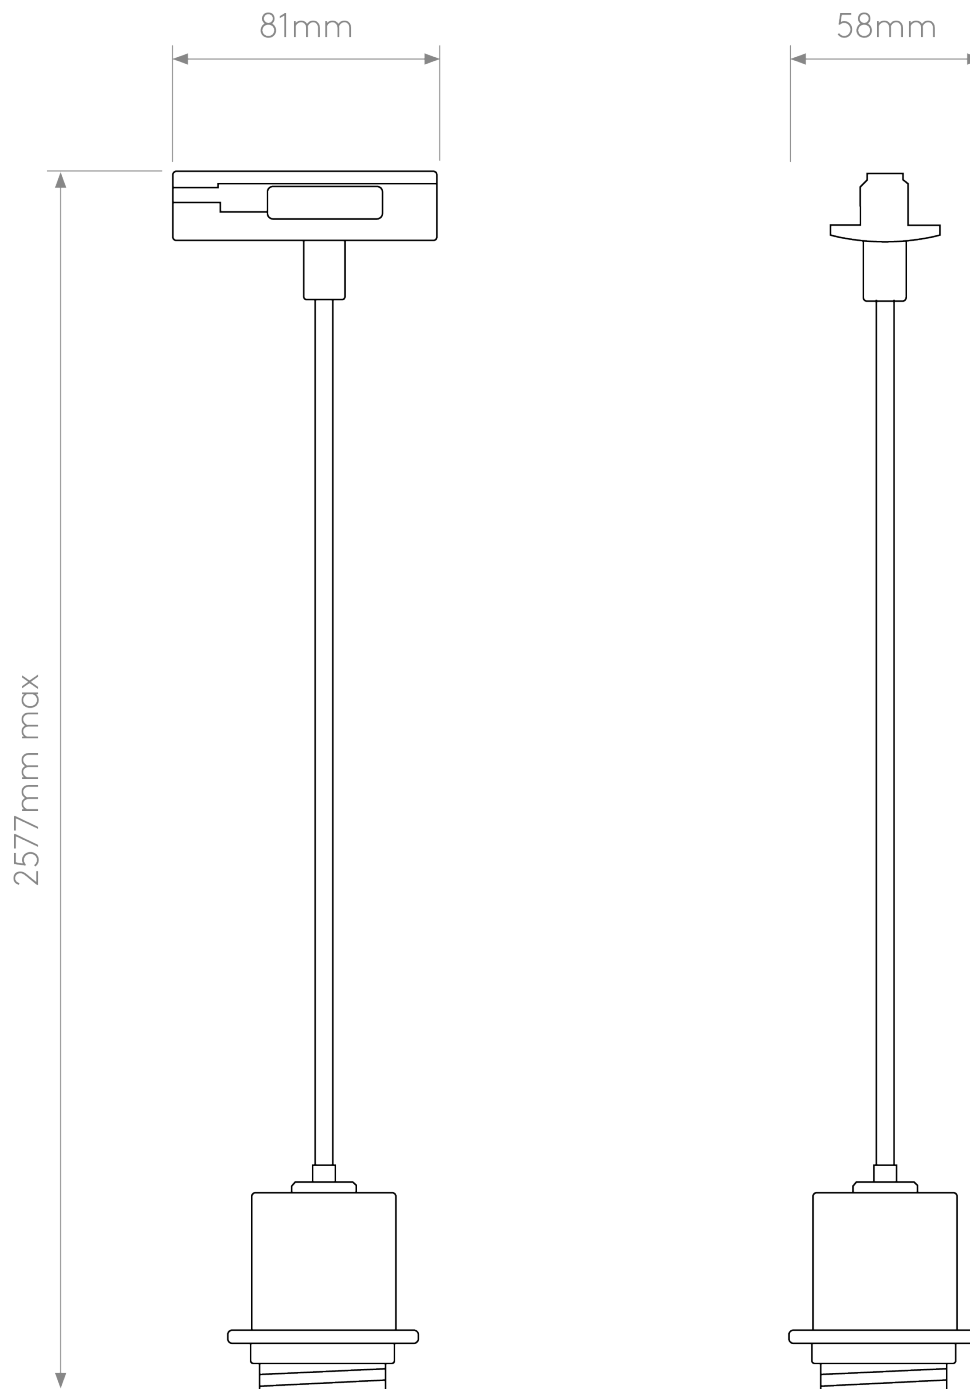

Astro Lighting - Track - 1184015 - Black Ceiling Pendant Suspension Track Light

**CONTACT**