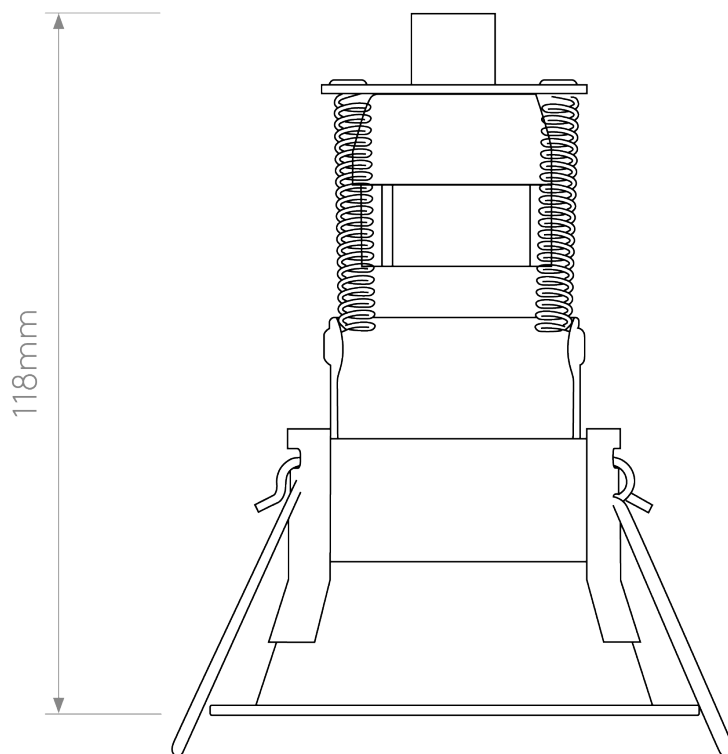

Astro Lighting - Minima Mini - 1249052 - White Recessed Ceiling Downlight