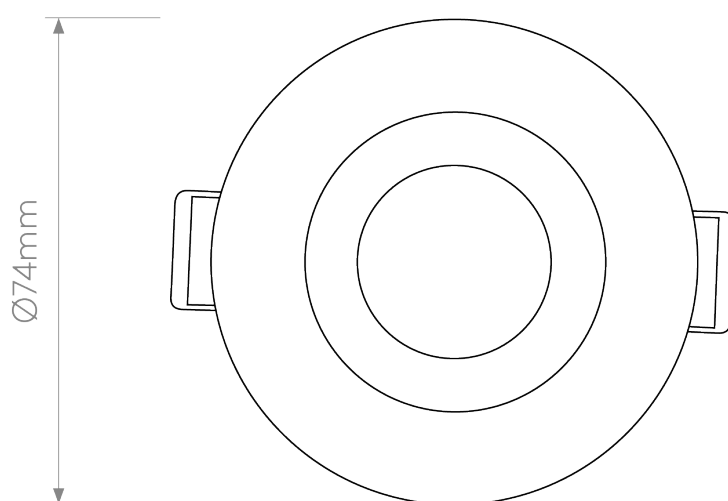

Astro Lighting - Minima Mini - 1249052 - White Recessed Ceiling Downlight