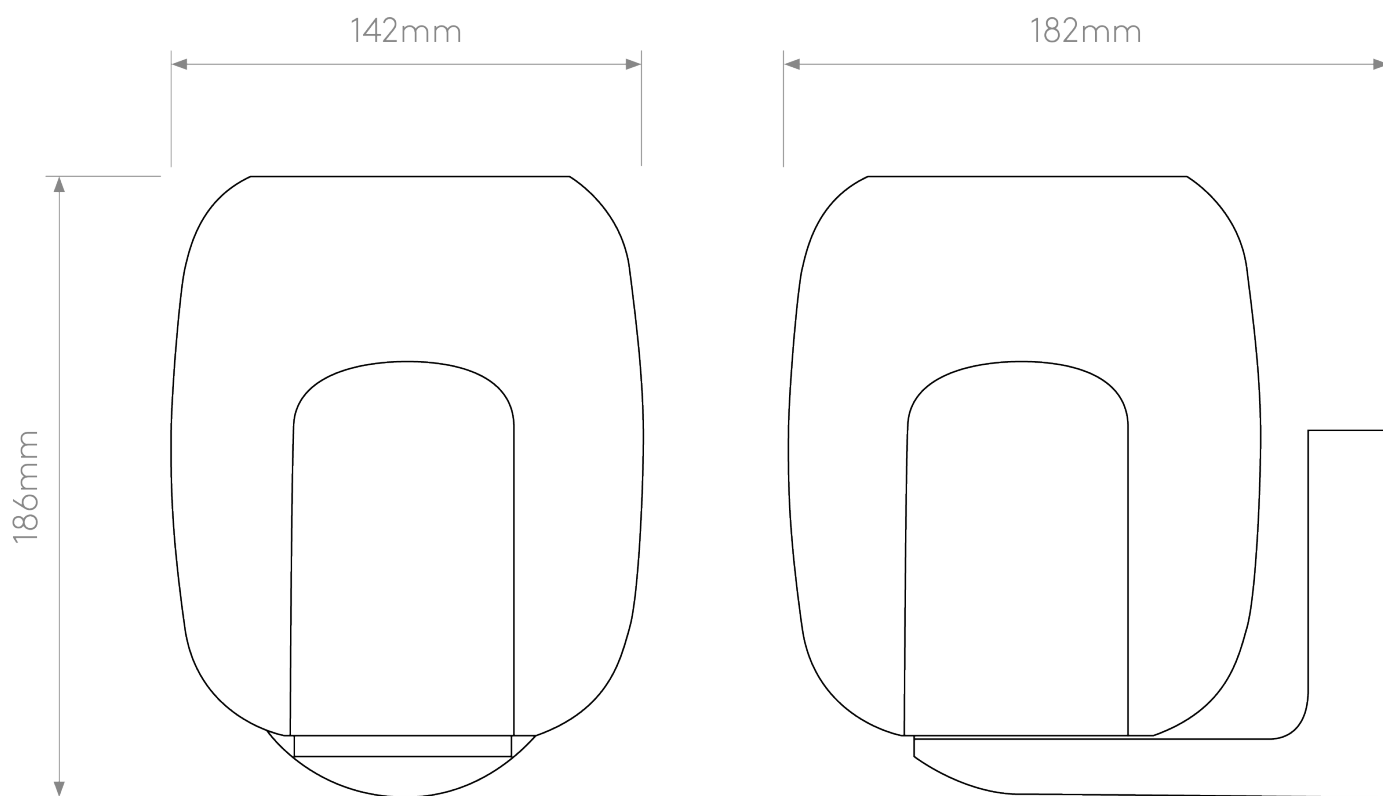

Astro Lighting - Aquina - 1450002 - Black & Clear & White Glass Bathroom Wall Light

**CONTACT**