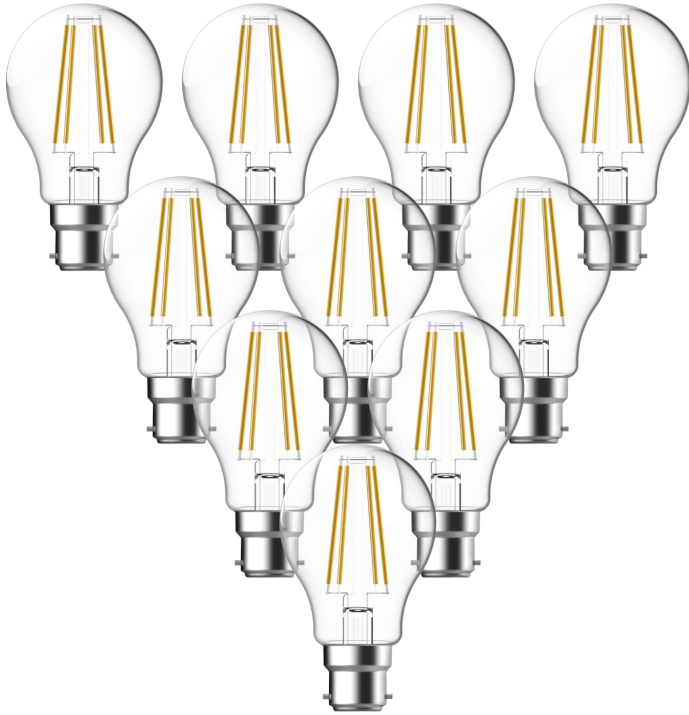

10 x 6.8W LED B22 Filament Light Bulbs - Warm White

REFERENCE

- SKU: FCL-18578X10

DESCRIPTION

10 x 6.8W LED B22 Filament Light Bulbs in Warm White.

DIMENSION

- Height: 102mm
- Diameter: 60mm
- Weight: 350g

SPECIFICATION

- Lamp detail: 10 x 6.8W LED B22 BC
- Lamp base: B22
- Lamp shape: Standard
- Lamp shape code: A60
- Non-dimmable
- Kelvin: 2700K (Warm White)
- Lumens: 810Lm
- Lumen per Watt: 119.1Lm/W
- Lamp hours: 15,000Hrs
- Colour render index: 80CRI
- Voltage: 240V

KEY DATA

LED

Energy Efficient

BA22d/Bayonet Cap

Non-dimmable

2700K

2700K (Warm White)

240V