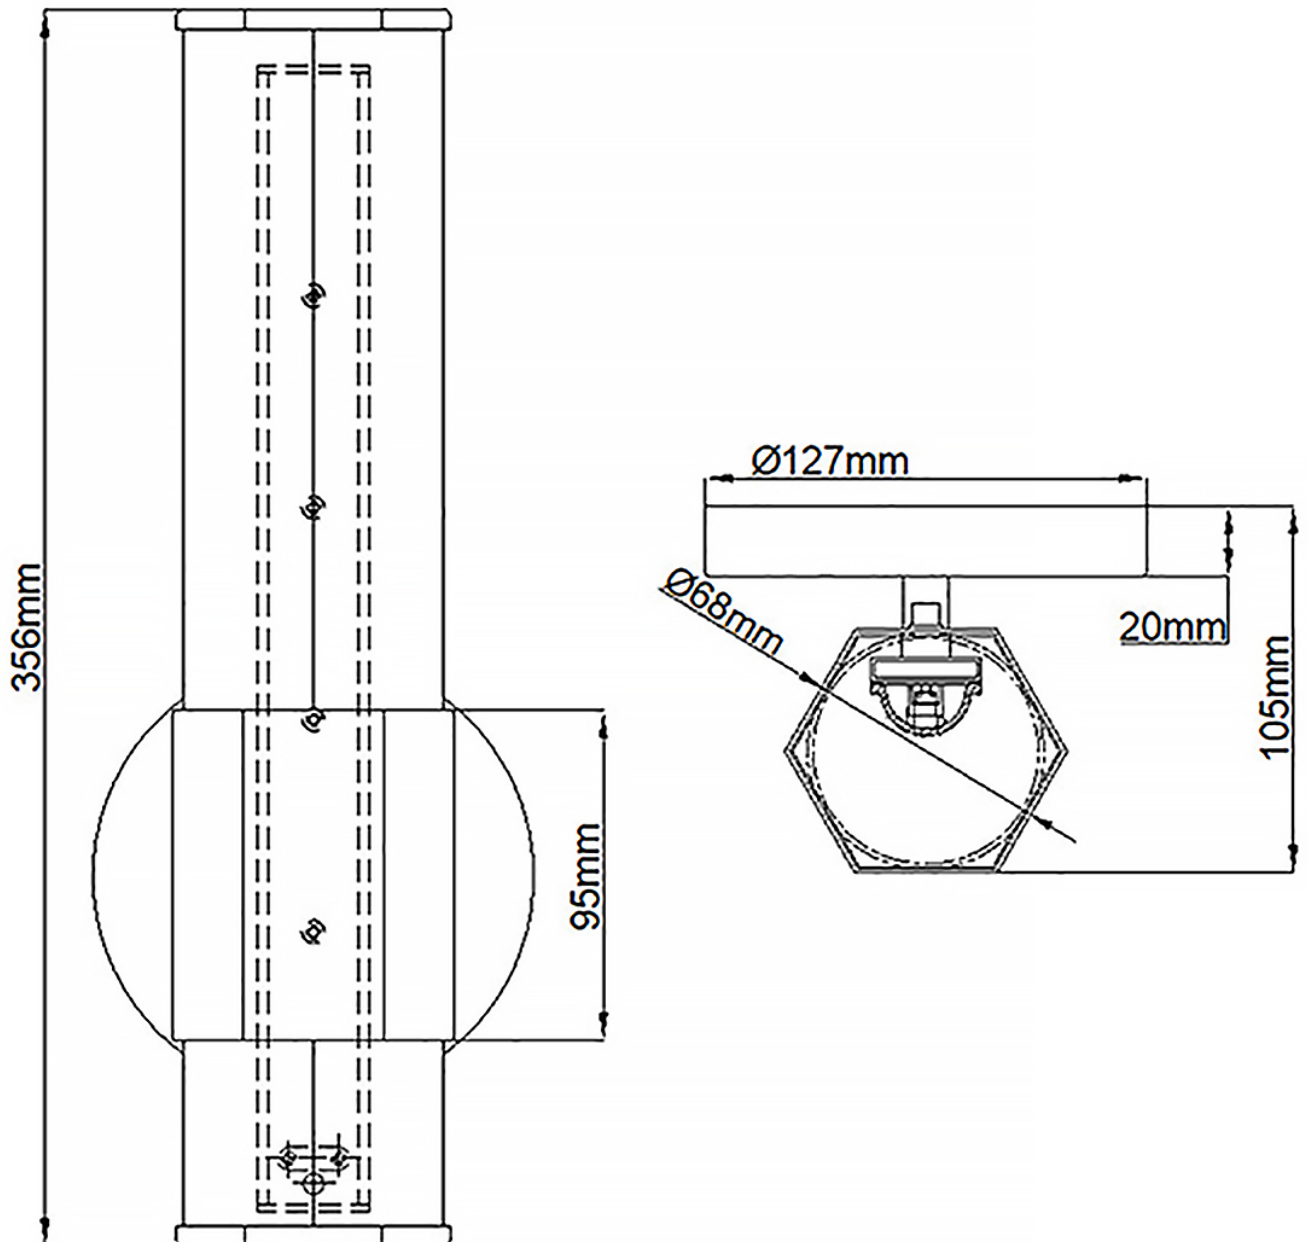

Quintiesse - Facet - QN-FACET-LED1-PC-BATH - LED Chrome Opal Glass IP44 Bathroom Wall Light

CONTACT