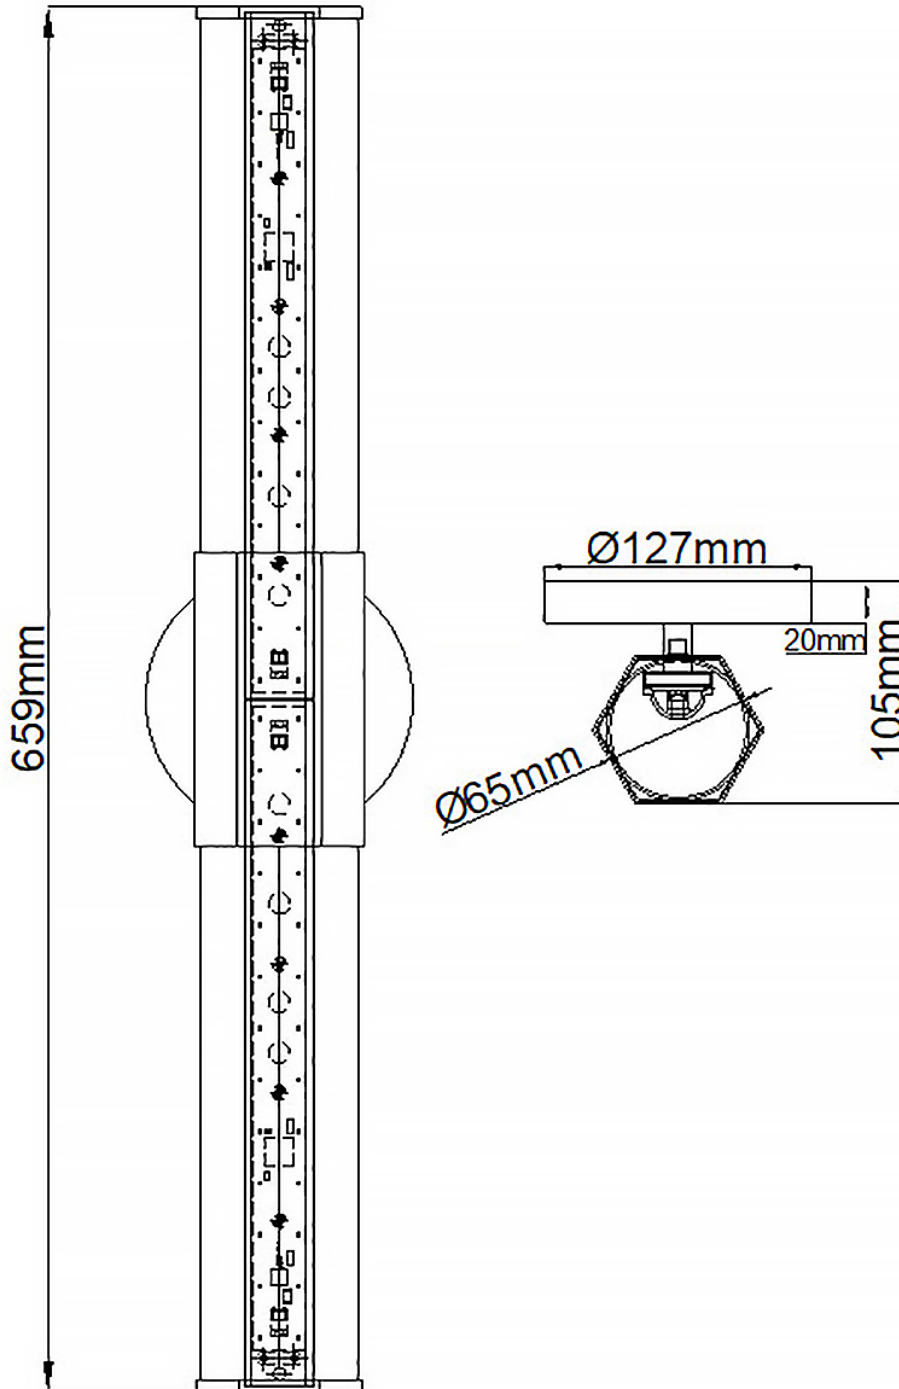

Quintiesse - Facet - QN-FACET-LED2-BK-BATH - LED Black Opal Glass 2 Light IP44 Bathroom Wall Light

**CONTACT**