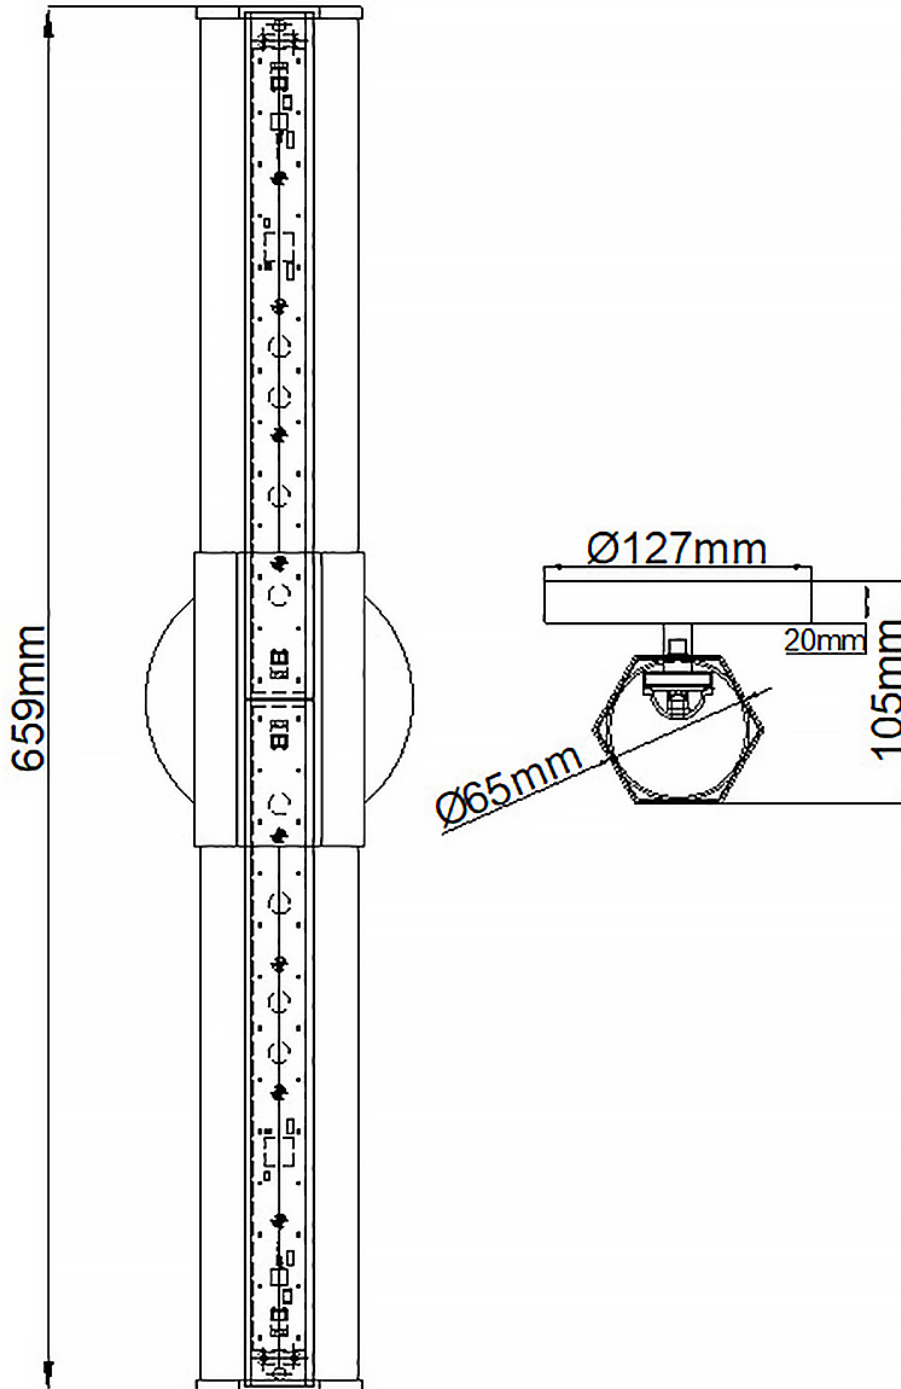

Quintiesse - Facet - QN-FACET-LED2-HB-BATH - LED Heritage Brass Opal Glass 2 Light IP44 Bathroom Wall Light

CONTACT