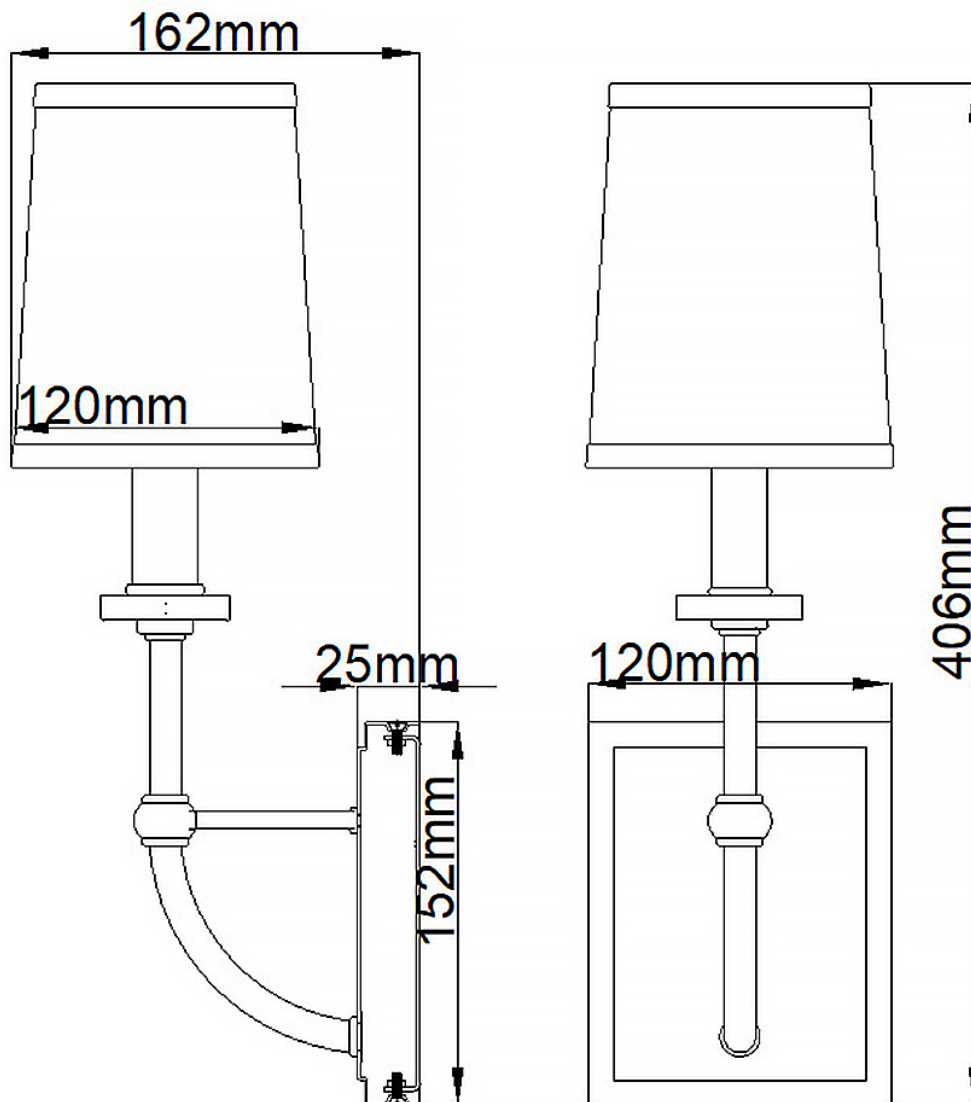

QUINTIESSE

ISSUE DATE 22/08/2024

Quintiesse - Felixstowe - QN-FELIXSTOWE1-A - LED Chrome Black IP44 Bathroom Wall Light

CONTACT

www.firstchoicelighting.co.uk

info@firstchoicelighting.co.uk