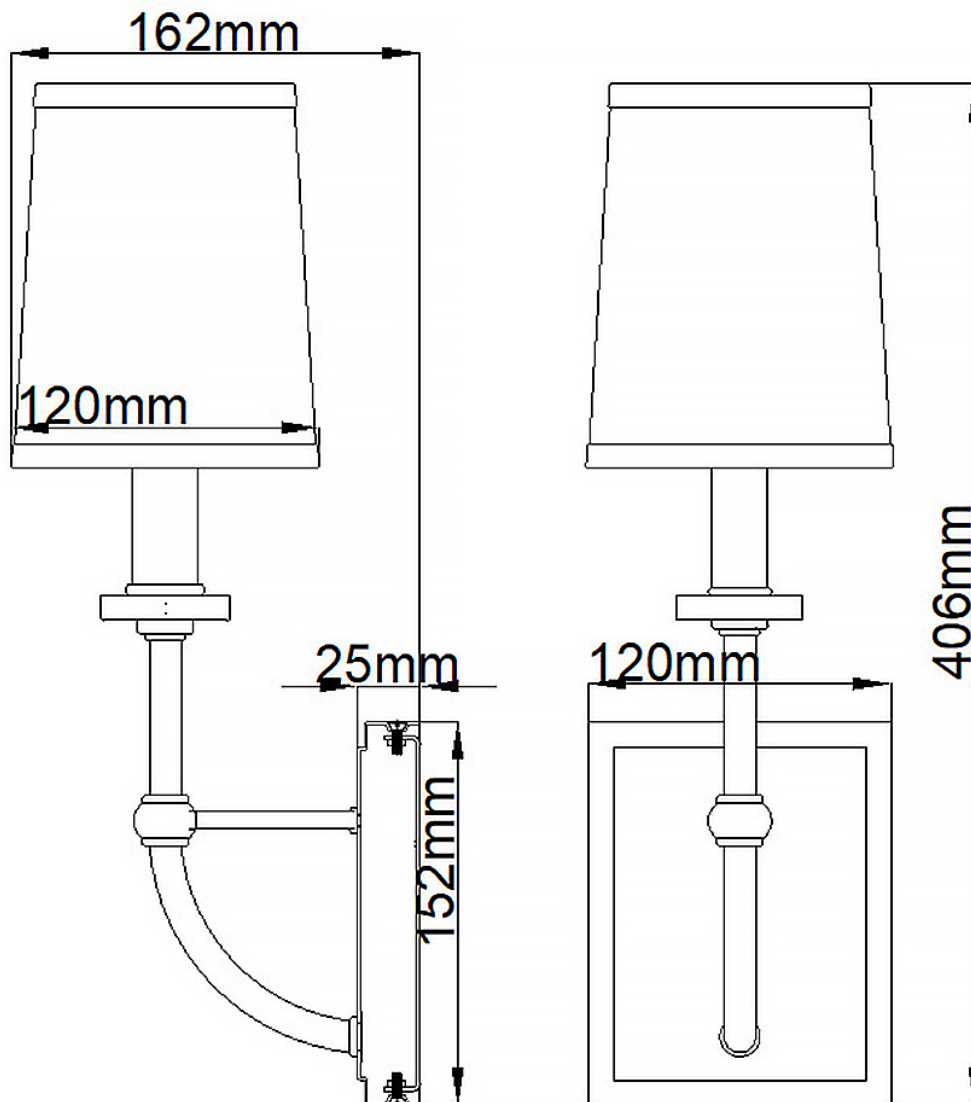

QUINTIESSE

ISSUE DATE 22/08/2024

Quintiesse - Felixstowe - QN-FELIXSTOWE1-C - LED Chrome Taupe IP44 Bathroom Wall Light

CONTACT

www.firstchoicelighting.co.uk

info@firstchoicelighting.co.uk