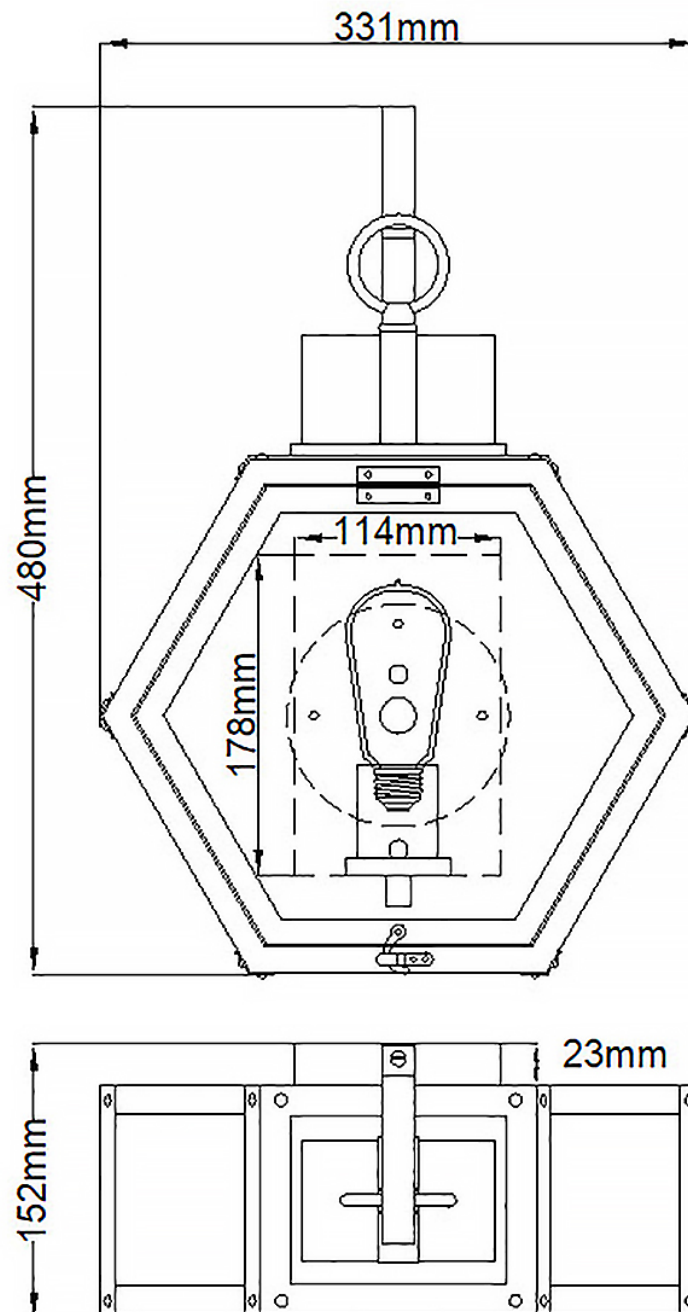

Quintiesse - Heath - QN-HEATH-M-MB - Black Clear Seeded Glass IP44 Outdoor Wall Light

CONTACT