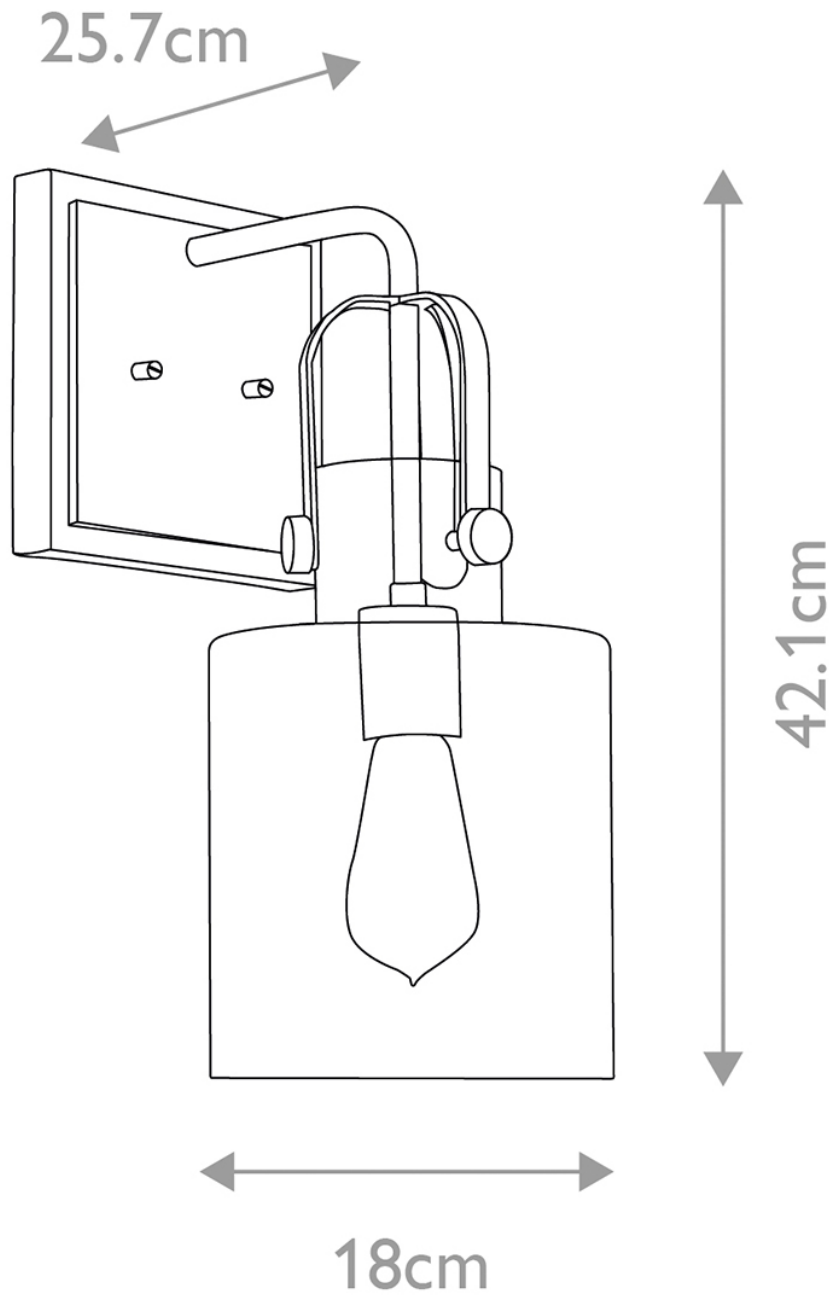

Quintiesse - Kitner - QN-KITNER1-PN - Nickel Clear Seeded Glass Wall Light

CONTACT