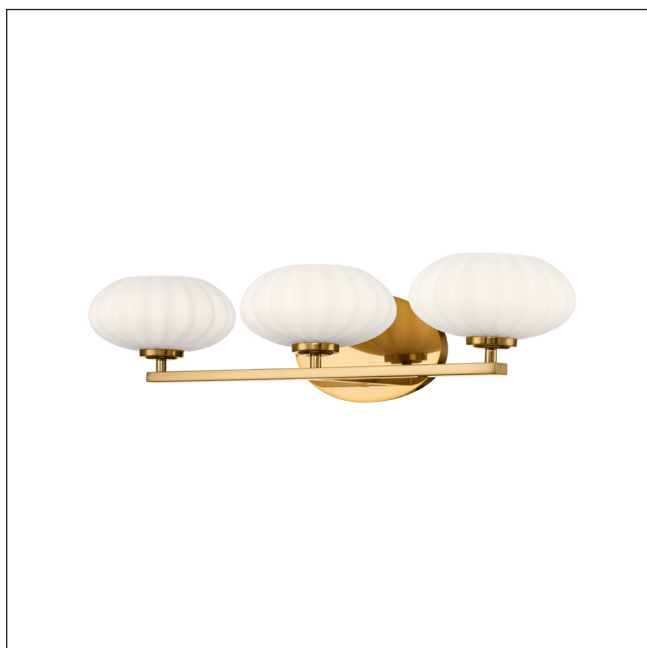

MODEL: Pim 3 Light Wall Light - Gold

The Pim 3lt above the mirror wall light features a nostalgic mid-century modern design with round-shaped satin etched cased opal glasses. A perfect addition to contemporary and transitional settings, all Pim fittings are IP44 rated and supplied with G9 LED lamps, giving them the added benefit of being suitable for use in bathrooms. The range is available in Fox Gold or Polished Chrome.

1. Stock Code	QN-PIM3-FXG	16. Overall Depth (mm)	219mm
2. Product Type	Wall Light	17. Minimum Drop (mm)	
4. Family	Pim	18. Maximum Drop (mm)	
5. Finish	Fox Gold	19. Chain/extension rods	
6. IP Rating	IP44	20. Ceiling Pan Width/Diameter	
7. Class	Class I	21. Net Weight (kg)	2.48
8. Voltage	220-240v 50hz	22. Gross Weight (kg)	3.58
9. Max. Wattage	3W LED	23. Back Plate Height (mm)	
10. Lamp Holder Type	G9	24. Back Plate Width (mm)	
11. No. of Lamps	3	25. Base Plate Projection (mm)	
12. Lamp Supplied	3 x 3W LED G9	26. Build Materials	Steel, Satin Etched Cased Opal Glass
13. Lumen Output	300lm each	27. Box Dimensions	67 x 25 x 28cm
14. Overall Width-Diameter (mm)	635mm	28. Barcode	5024005712411
15. Overall Height (mm)	154mm	29. Guarantee	general 2 year guarantee