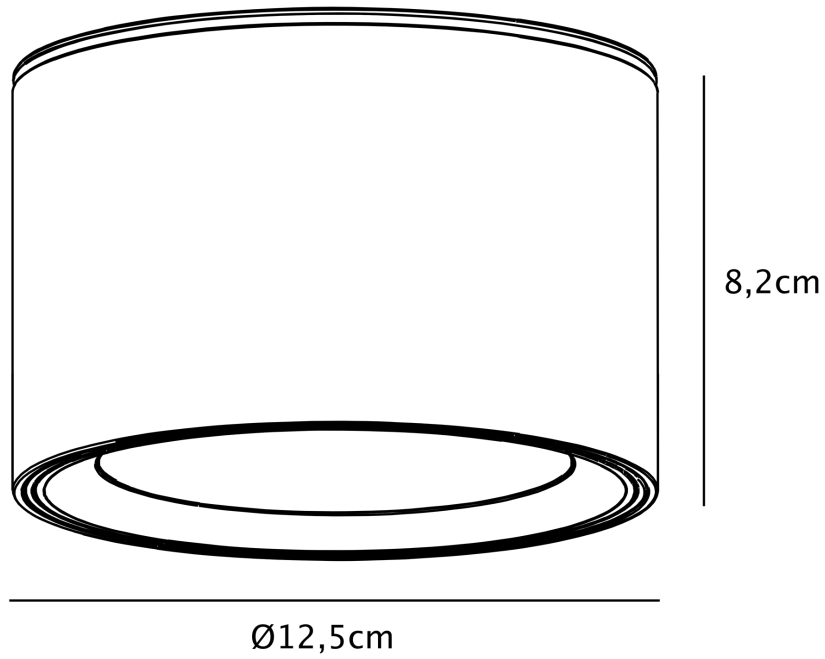

Nordlux - Landon 8 - 2110660101 - LED White Opal IP44 Bathroom Ceiling Flush Light

CONTACT