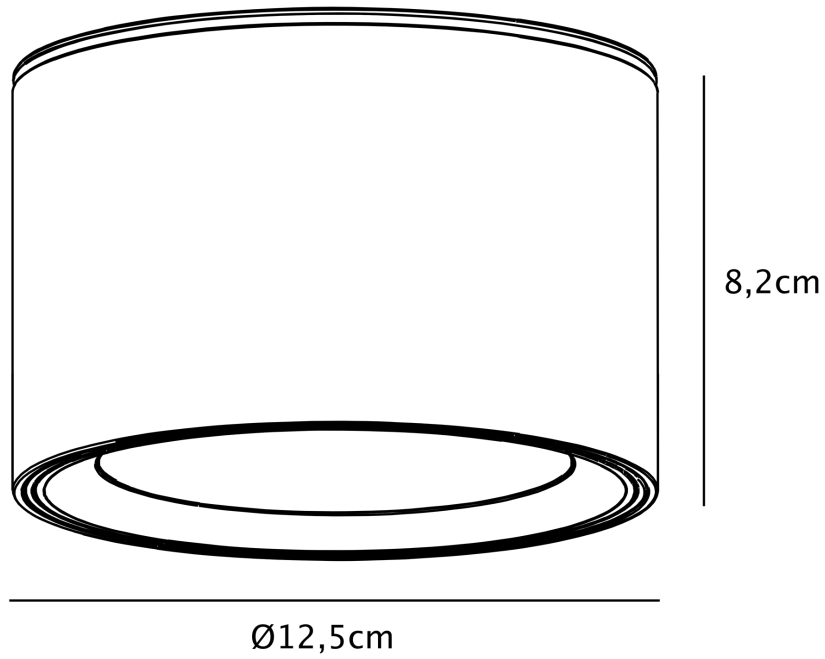

Nordlux - Landon 8 - 2110660103 - LED Black Opal IP44 Bathroom Ceiling Flush Light