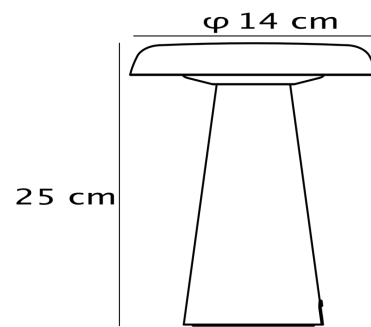

Nordlux - Arcello - 2220155050 - LED Anthracite IP54 Outdoor Portable Lamp

CONTACT