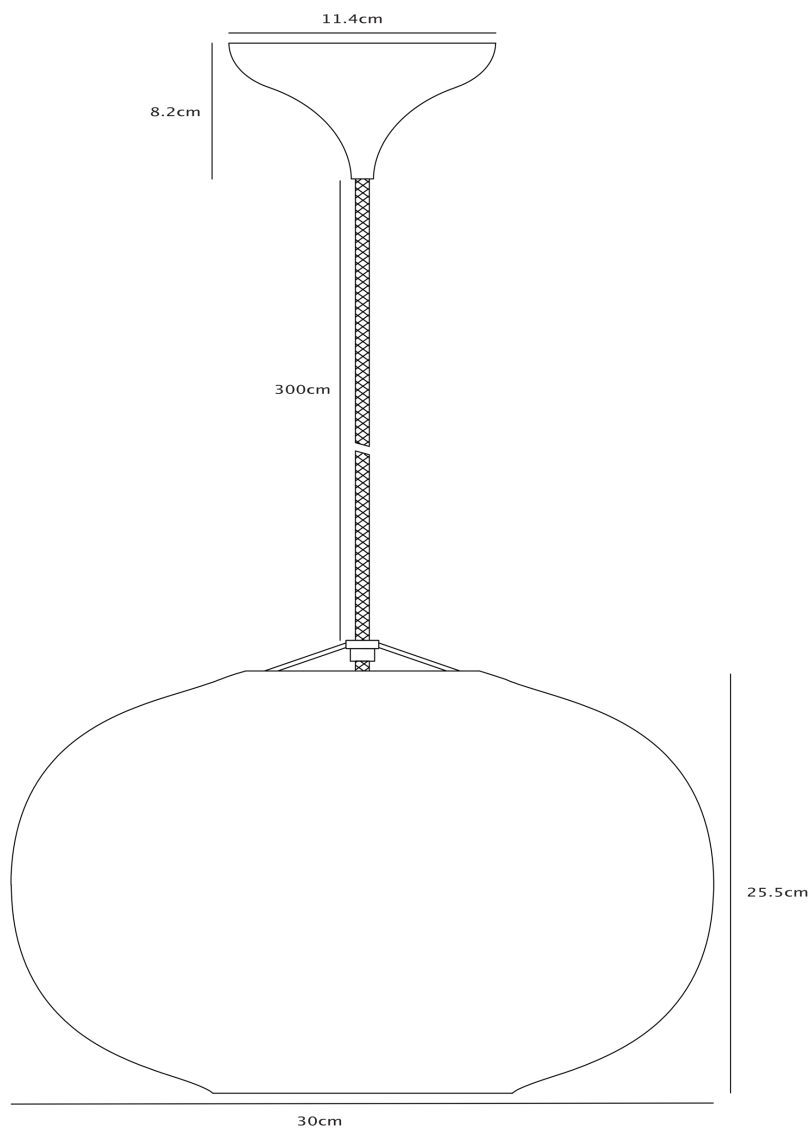

Nordlux - Navone - 2220443001 - White Brushed Brass Opal Glass Ceiling Pendant Light

CONTACT