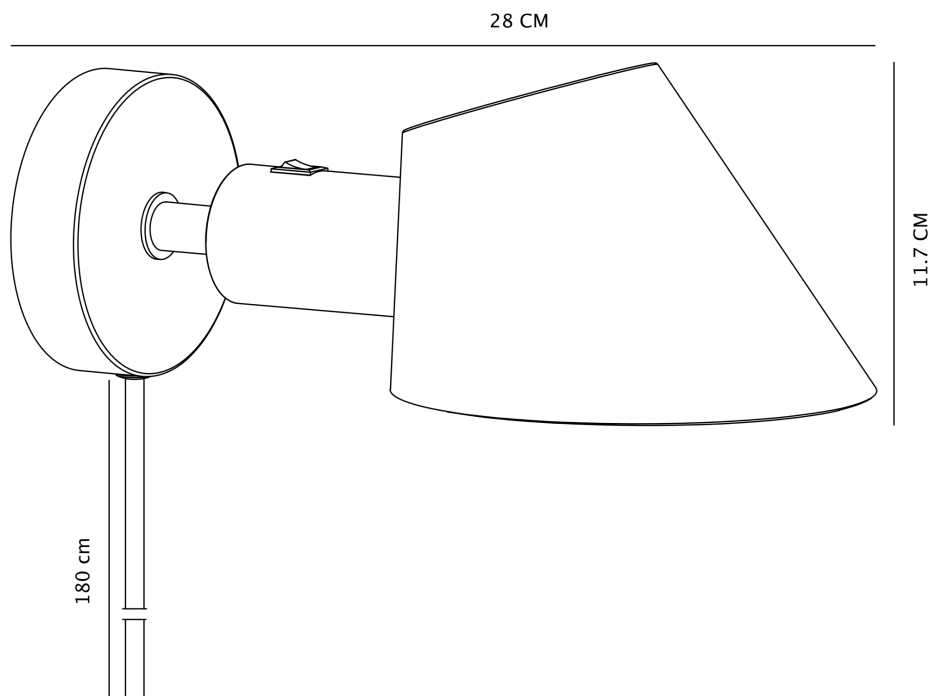

Nordlux - Stay - 2220381010 - Grey Plug In Reading Wall Light

**CONTACT**