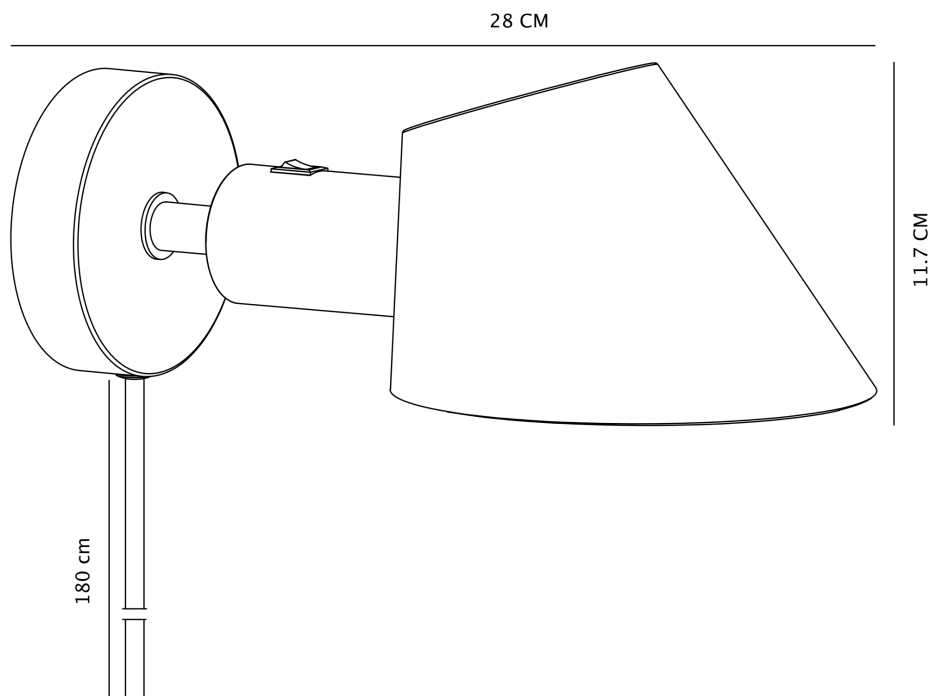

Nordlux - Stay - 2220381003 - Black Plug In Reading Wall Light

CONTACT