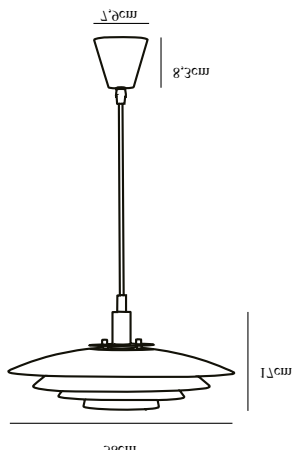

# BRETAGNE 38 | PENDANT | GREY

39489910

nordlux®

Voltage (V): 220-240 Volt  
IP degree: IP20  
Maximum bulb wattage (W): 25W  
Class (Class 1, Class 2, Class 3):  
Class 2 (Double isolated)  
Bulb base: G9  
Parallel connection: False

Primary material: Metal  
Secondary material: Metal  
Color of the cable: Grey  
Length of the cable (cm): 200  
Surface material of the cable:  
Plastic  
Is the cable replaceable: False  
Color: Grey

Height (cm): 18.8  
Width (cm): 38  
Shade Diameter (cm): 38  
Lenght (cm): 38

EAN: 5704924011450  
TUN: 2276912  
Item Number: 39489910  
Pcs Per Master Carton: 3

Sales Box Height (cm): 47  
Sales Box Width(cm): 43  
Sales Box Depth (cm): 13.5  
Sales Box Volume m<sup>3</sup> : 0.027  
Product net weight (kg): 1.55