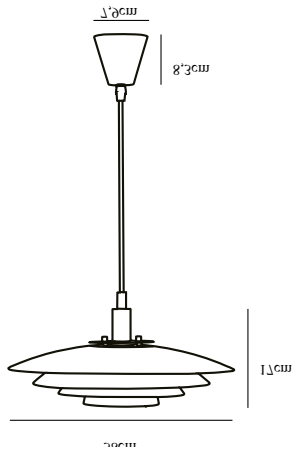

BRETAGNE 38 | PENDANT | COPPER

39489930

nordlux®

Voltage (V): 220-240 Volt
IP degree: IP20
Maximum bulb wattage (W): 25W
Class (Class 1, Class 2, Class 3):
Class 2 (Double isolated)
Bulb base: G9
Parallel connection: False

Primary material: Metal
Secondary material: Metal
Color of the cable: Black
Length of the cable (cm): 200
Surface material of the cable:
Plastic
Is the cable replaceable: False
Color: Copper

Height (cm): 18.8
Width (cm): 38
Shade Diameter (cm): 38
Lenght (cm): 38

EAN: 5704924011467
TUN: 2276975
Item Number: 39489930
Pcs Per Master Carton: 3

Sales Box Height (cm): 47
Sales Box Width(cm): 43
Sales Box Depth (cm): 13.5
Sales Box Volume m³ : 0.027
Product net weight (kg): 1.55