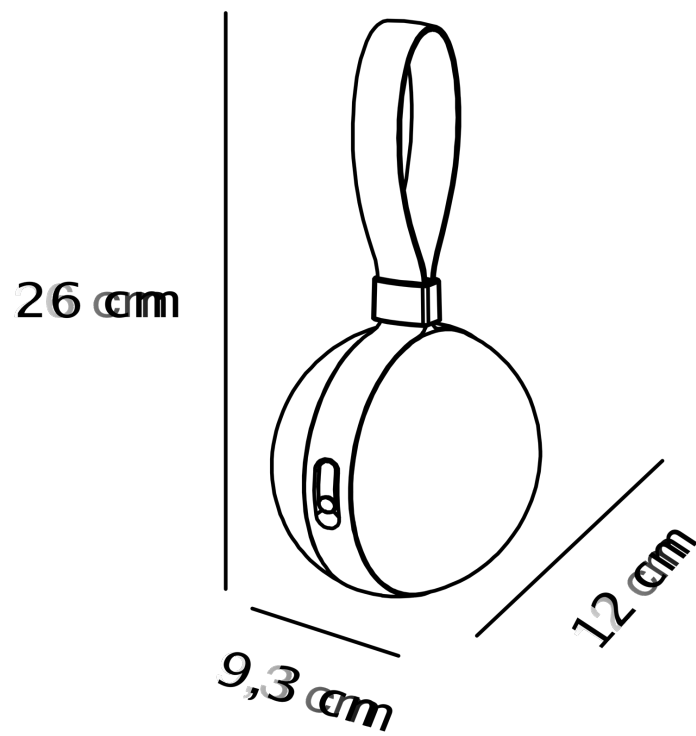

Nordlux - Bring To-Go 12 - 2218013001 - LED Black White IP44 Outdoor Portable Lamp

CONTACT