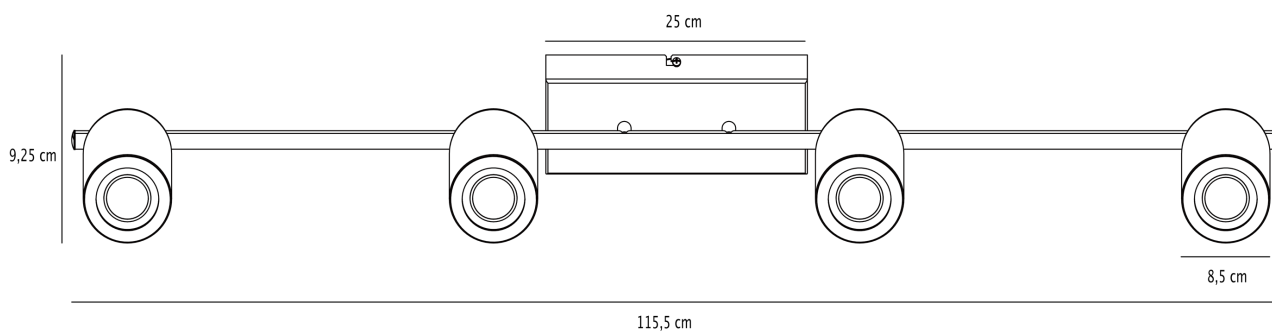

Nordlux - Clyde 4 - 2213530103 - LED Black 4 Light Ceiling Spotlight

CONTACT