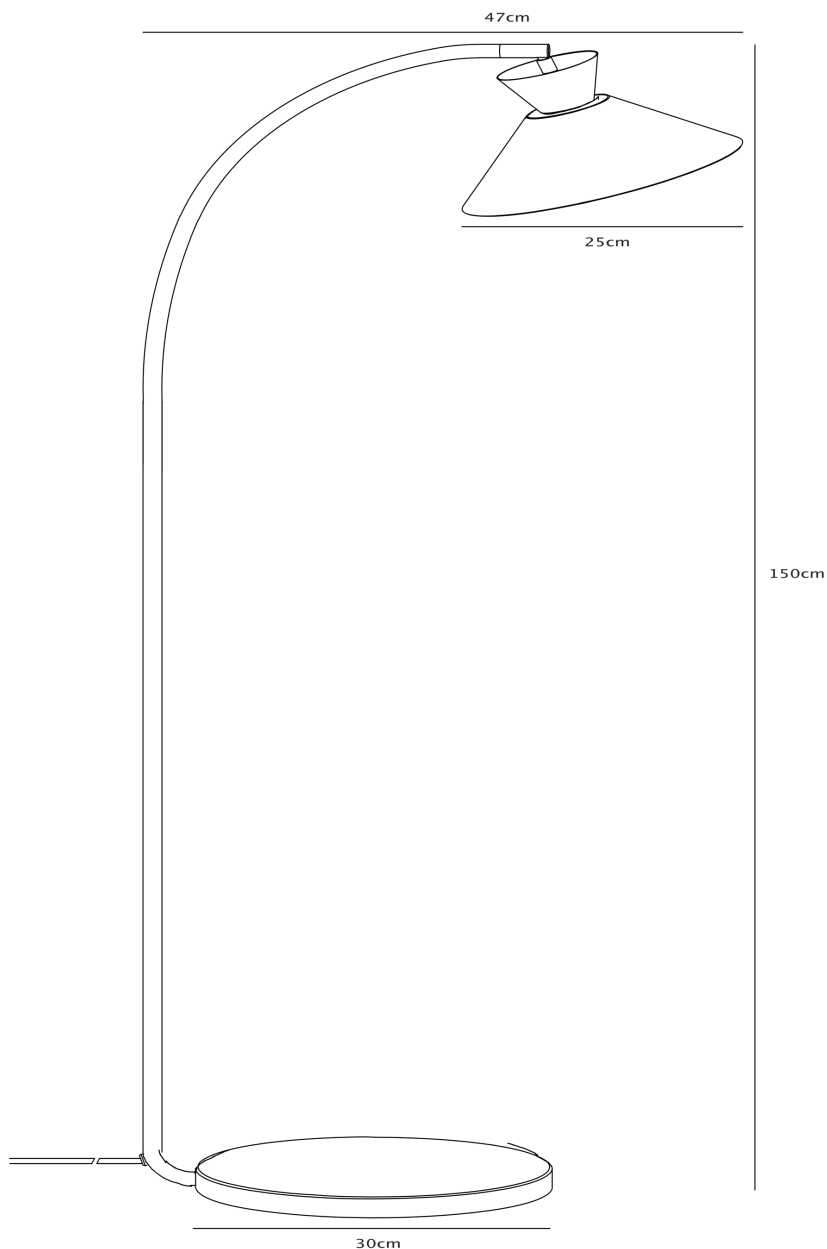

Nordlux - Dial - 2213394001 - White Floor Reading Lamp

CONTACT