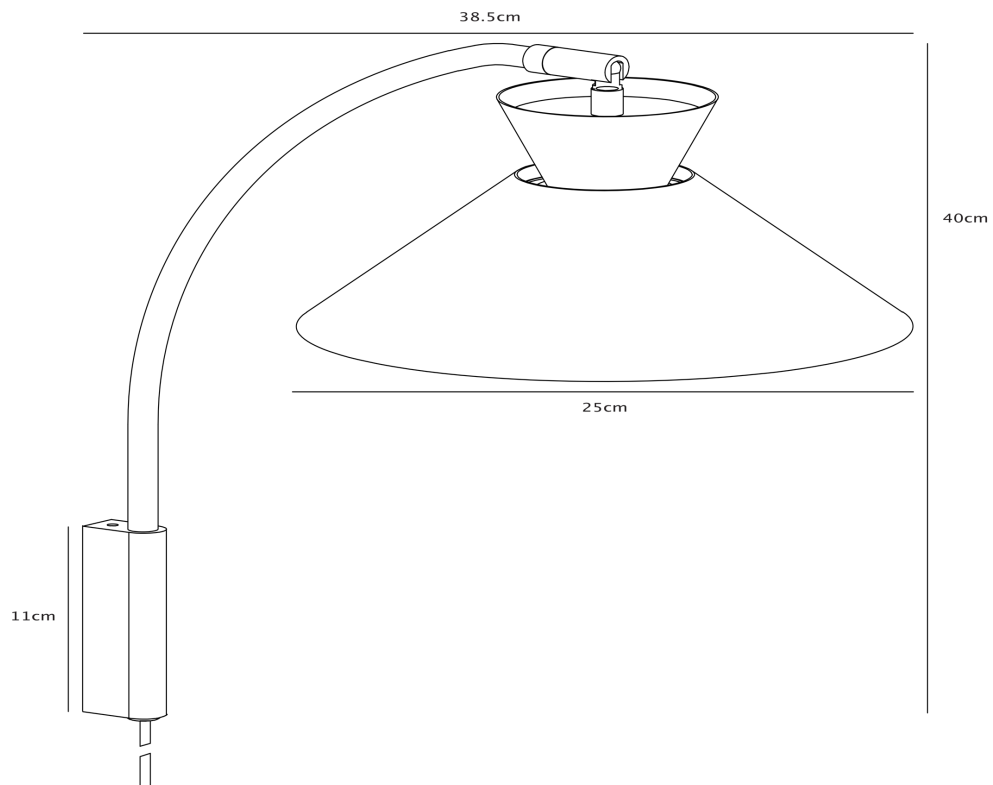

Nordlux - Dial - 2213371010 - Grey Plug In Reading Wall Light

CONTACT