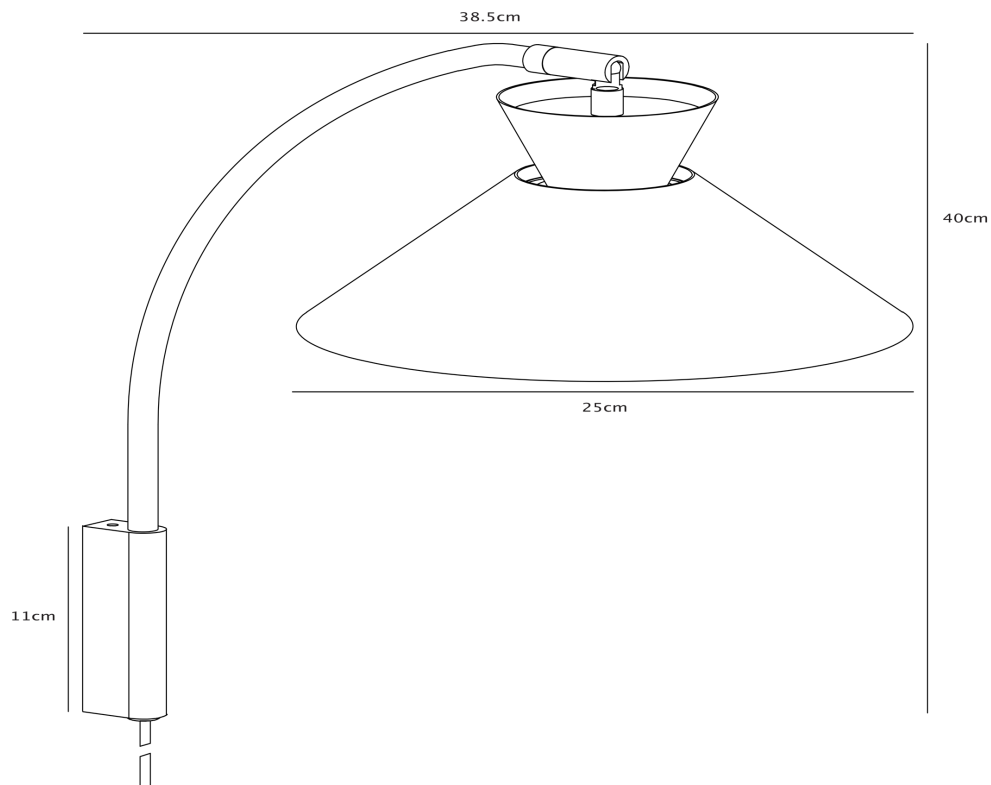

Nordlux - Dial - 2213371001 - White Plug In Reading Wall Light

**CONTACT**