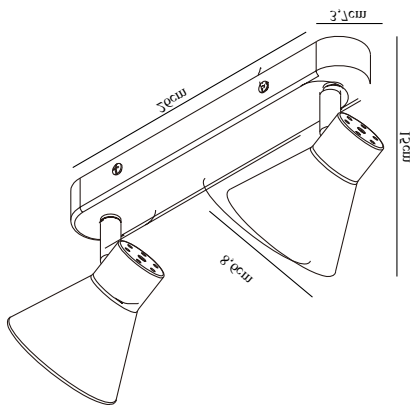

EIK 2 | SPOT LIGHT | BLACK

45770103

nordlux®

מכשיר

Voltage (V): 220-240 Volt

IP degree: IP20

Maximum bulb wattage (W):
2X35W

Class (Class 1, Class 2, Class 3):

Class 1 (Earth contact)

Bulb base: GU10

Parallel connection: False

Primary material: Metal

Color: Black

Height (cm): 15

Width (cm): 28.5

Shade Diameter (cm): 8.5

Length (cm): 28.5

Tilt Angle (°): 90

Turning Angle (°): 320

EAN: 5704924011481

TUN: 2276937

Item Number: 45770103

Pcs Per Master Carton: 3

Sales Box Height (cm): 27.5

Sales Box Width(cm): 14

Sales Box Depth (cm): 10

Sales Box Volume m³ : 0.0038

Product net weight (kg): 0.49

• Contemporary and simple style • Tilting and turnable shade

Eik has a simple, contemporary style that will fit into most interior designs. The lamp rail has tiltable and turnable shades for a directional light - perfect to put spotlight on selected details in your interior whether you choose to mount it on wall or ceiling.