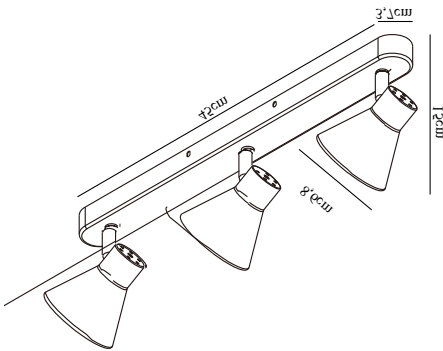

EIK 3 | SPOT LIGHT | BLACK

45780103

nordlux®

Voltage (V): 220-240 Volt

IP degree: IP20

Maximum bulb wattage (W):
3X35W

Class (Class 1, Class 2, Class 3):

Class 1 (Earth contact)

Bulb base: GU10

Parallel connection: False

Primary material: Metal

Color: Black

Height (cm): 15

Width (cm): 45

Shade Diameter (cm): 8.5

Length (cm): 45

Tilt Angle (°): 90

Turning Angle (°): 320

EAN: 5704924011498

TUN: 2276967

Item Number: 45780103

Pcs Per Master Carton: 3

Sales Box Height (cm): 47

Sales Box Width(cm): 13.5

Sales Box Depth (cm): 10

Sales Box Volume m³ : 0.0063

Product net weight (kg): 0.7

• Contemporary and simple style • Tilting and turnable shade

Eik has a simple, contemporary style that will fit into most interior designs. The lamp rail has tiltable and turnable shades for a directional light - perfect to put spotlight on selected details in your interior whether you choose to mount it on wall or ceiling.