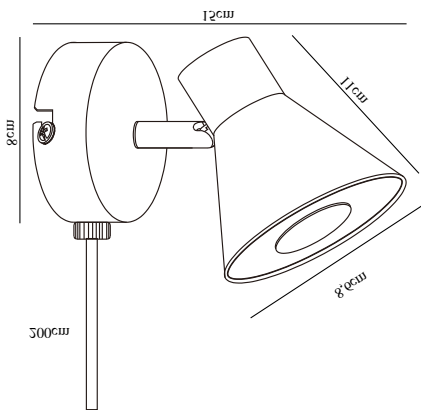

EIK | WALL LIGHT | BLACK

45761003

nordlux®

Voltage (V): 220-240 Volt
IP degree: IP20
Maximum bulb wattage (W): 35W
Class (Class 1, Class 2, Class 3):
Class 2 (Double isolated)
Bulb base: GU10
Switch placement: On the cable
Parallel connection: False

Primary material: Metal
Color of the cable: Black
Length of the cable (cm): 150
Surface material of the cable:
Plastic
Is the cable replaceable: True
Color: Black

Height (cm): 11
Width (cm): 15
Shade Diameter (cm): 8.5
Outdoor base dimension (cm): 8
Length (cm): 15
Tilt Angle (°): 90
Turning Angle (°): 320

EAN: 5704924011474
TUN: 2276954
Item Number: 45761003
Pcs Per Master Carton: 3

Sales Box Height (cm): 13.5
Sales Box Width(cm): 12.5
Sales Box Depth (cm): 10
Sales Box Volume m³ : 0.0017
Product net weight (kg): 0.35

- Contemporary and simple style
- Tilting and turnable shade
- Can be used on both wall and ceiling

Eik has a simple, contemporary style that will fit into most interior designs. The lamp has an adjustable lamp head for a directional light - and can be mounted on both wall and ceiling.