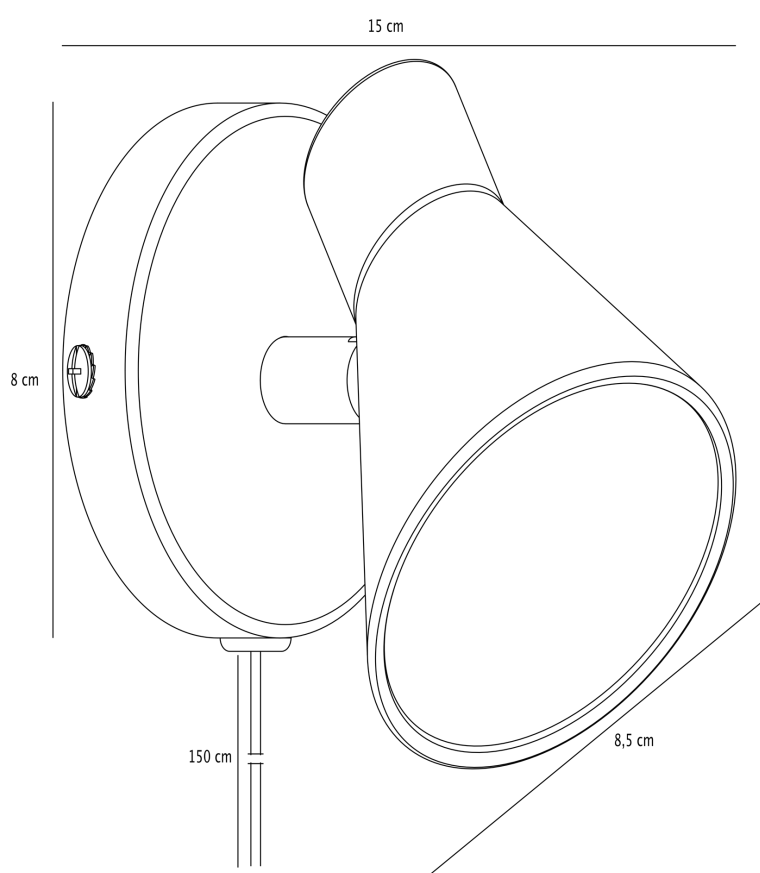

Nordlux - Eik - 45761003 - Black Plug In Spotlight

**CONTACT**