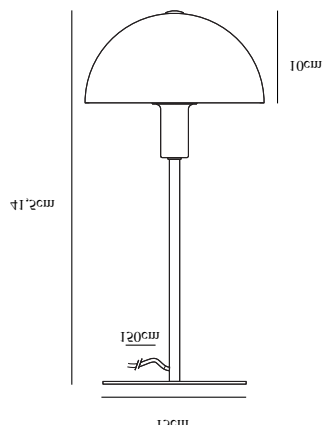

ELLEN 20 | TABLE LAMP | BEIGE

48555009

nordlux®

Voltage (V): 220-240 Volt
IP degree: IP20
Maximum bulb wattage (W): 40W
Class (Class 1, Class 2, Class 3):
Class 2 (Double isolated)
Bulb base: E14
Switch placement: On the base
Parallel connection: False

Primary material: Metal
Secondary material: Plastic
Color of the cable: White
Length of the cable (cm): 150
Surface material of the cable:
Textile
Is the cable replaceable: False
Color: Beige

Height (cm): 40
Width (cm): 20
Tube Diameter (cm): 1.15
Shade Diameter (cm): 20
Shade Height (cm): 10
Outdoor base dimension (cm): 15
Length (cm): 20

EAN: 5704924011559
TUN: 2276927
Item Number: 48555009
Pcs Per Master Carton: 3

Sales Box Height (cm): 32.5
Sales Box Width (cm): 22
Sales Box Depth (cm): 20
Sales Box Volume m³: 0.0143
Product net weight (kg): 1.12