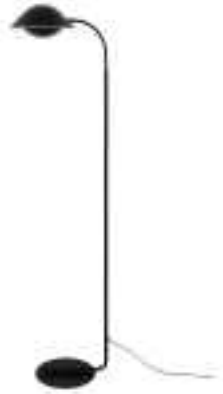

# FREYA | FLOOR LAMP | BLACK

2213124003

nordlux®

Voltage (V): 220-240 Volt  
IP degree: IP20  
Maximum bulb wattage (W): 40W  
Class (Class 1, Class 2, Class 3):  
Class 2 (Double isolated)  
Bulb base: E14  
Switch placement: On the cable  
Parallel connection: False

Primary material: Metal  
Color of the cable: Black  
Length of the cable (cm): 150  
Surface material of the cable:  
Plastic  
Is the cable replaceable: False  
Color: Black

Height (cm): 153  
Width (cm): 38  
Tube Diameter (cm): 1.55  
Shade Diameter (cm): 25  
Length (cm): 38

EAN: 5704924011818  
TUN: 2276978  
Item Number: 2213124003  
Pcs Per Master Carton: 2

Sales Box Height (cm): 29  
Sales Box Width(cm): 34  
Sales Box Depth (cm): 33.5  
Sales Box Volume m<sup>3</sup> : 0.033  
Product net weight (kg): 2.61

- Organically shaped floor lamp in Nordic design
- Non-visible light source for an indirect light
- Removeable lower shade for easy change of bulb

Freya is a family of organically shaped lights in a Nordic contemporary design. The almost oversized top shade embraces the lower and completes the elegant silhouette - while at the same time covering the light source for a comfortable light. Place Freya next to your favourite reading spot or in a dark corner that needs to be lightened up.