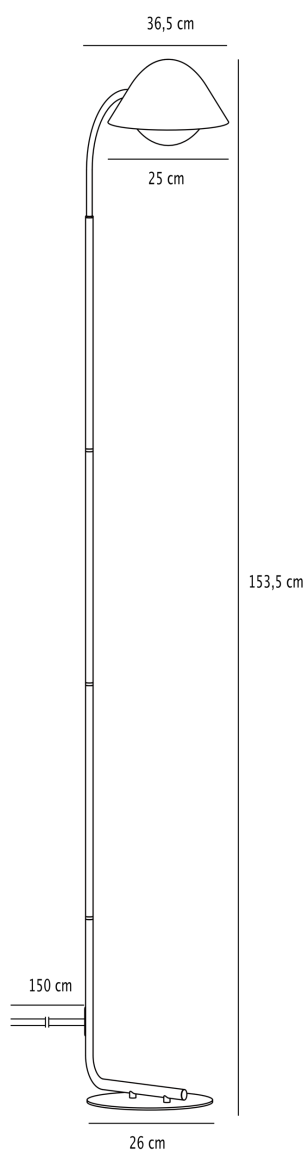

Nordlux - Freya - 2213124003 - Black Floor Reading Lamp

CONTACT