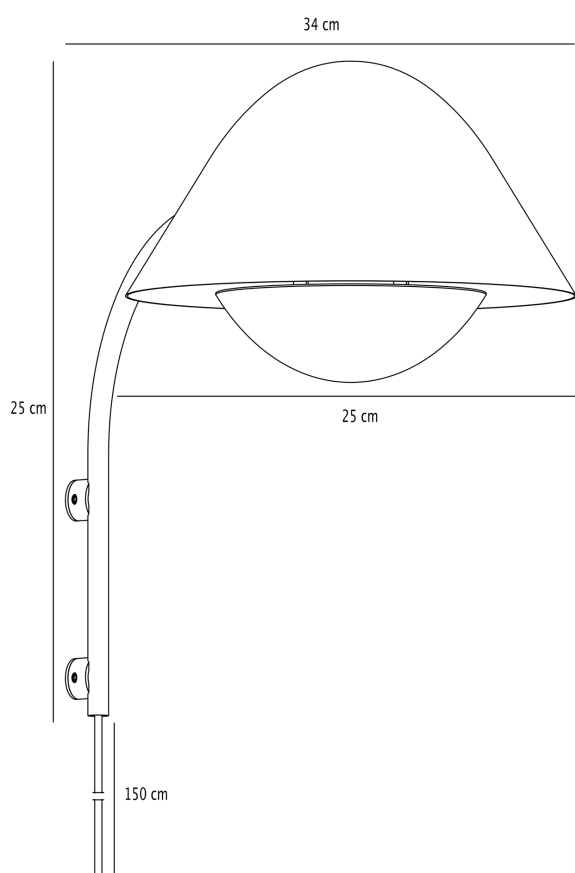

Nordlux - Freya - 2213101003 - Black Plug In Reading Wall Light

CONTACT