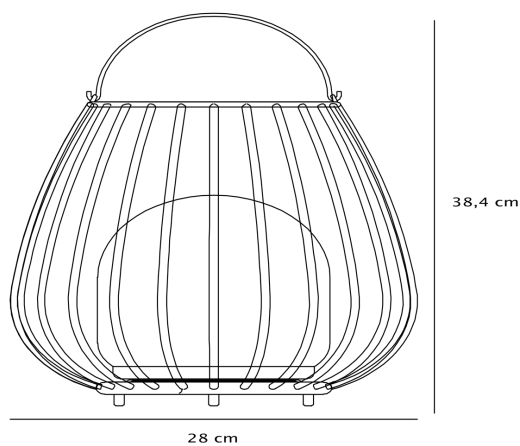

Nordlux - Jim To-Go - 2218105003 - LED Black White IP54 Outdoor Portable Lamp