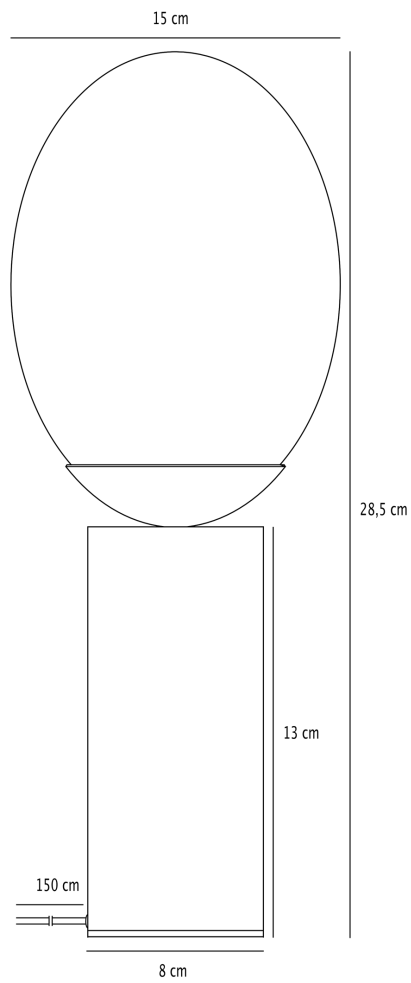

Nordlux - Lilly Marble - 2213575018 - Brown Marble White Glass Table Lamp

CONTACT