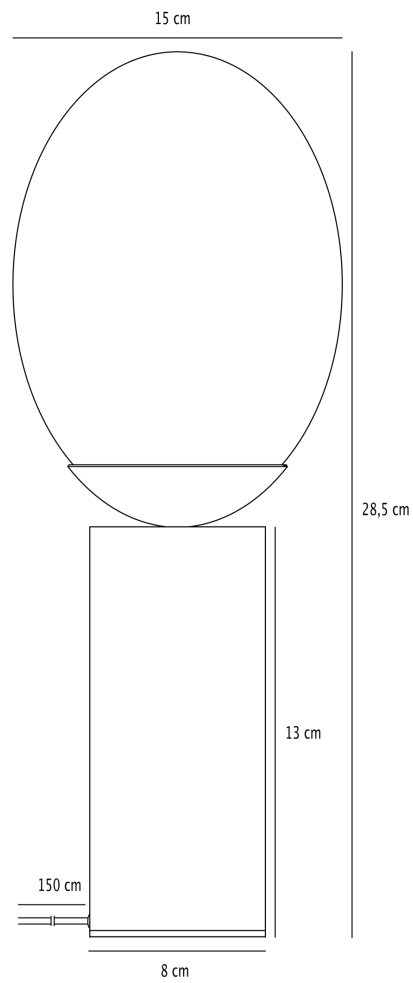

Nordlux - Lilly Marble - 2213575010 - Black Marble Grey White Glass Table Lamp

CONTACT