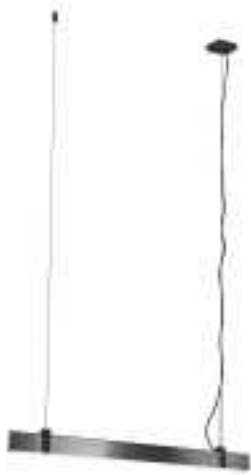

# LILT | PENDANT | DARK GREY STEEL

2010603051

nordlux®

Voltage (V): 220-240 Volt  
IP degree: IP20  
Class (Class 1, Class 2, Class 3):  
Class 2 (Double isolated)  
Bulb base: LED Module  
Dimmerable: True  
Switch placement: On the base  
Parallel connection: False

Primary material: Metal  
Secondary material: Plastic  
Color of the cable: Black  
Length of the cable (cm): 200  
Surface material of the cable:  
Textile  
Is the cable replaceable: False  
Color: Dark grey steel

Functionality and design comes beautifully together in the Lilt series. Lilt has a uniformly illuminated surface throughout the lamp, and is equipped with built-in three-step Moodmaker™ functionality that gives you the opportunity to easily change the light according to your needs from your regular wall switch.

The simplicity of the pendant is emphasized by two beautiful black fittings that contrast the stringent rectangular gun metal surface. Perfect above the long dining or kitchen table.

[www.nordlux.com](http://www.nordlux.com)