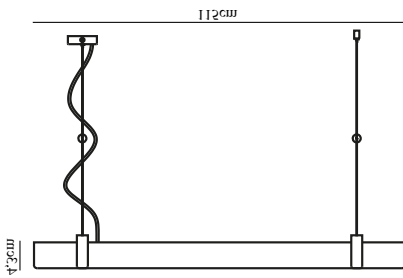

LILT | PENDANT | DARK GREY STEEL

2010603051

nordlux®

Voltage (V): 220-240 Volt
IP degree: IP20
Class (Class 1, Class 2, Class 3):
Class 2 (Double isolated)
Bulb base: LED Module
Dimmerable: True
Switch placement: On the base
Parallel connection: False

Primary material: Metal
Secondary material: Plastic
Color of the cable: Black
Length of the cable (cm): 200
Surface material of the cable:
Textile
Is the cable replaceable: False
Color: Dark grey steel

Height (cm): 10.2
Width (cm): 115
Shade Diameter (cm): 3.7
Length (cm): 4.3
Projection (cm): 4.3

EAN: 5704924011580
TUN: 2276962
Item Number: 2010603051
Pcs Per Master Carton: 3

Sales Box Height (cm): 6
Sales Box Width (cm): 127
Sales Box Depth (cm): 12
Sales Box Volume m³: 0.0091
Product net weight (kg): 2.1

Brightness of light (Lumen): 2200
Color Temperature (K): 2700
Ra-value : 80
Lifetime (h): 30000
Beam Angle (°) : 116
Energy Class: E
Actual Watt (W): 28

- Minimalist and streamlined design • 3-step Moodmaker™ dimming operated from wall switch • Rough surface and decorative fittings
- Perfect above the dining or kitchen table • Industrial look in gun metal