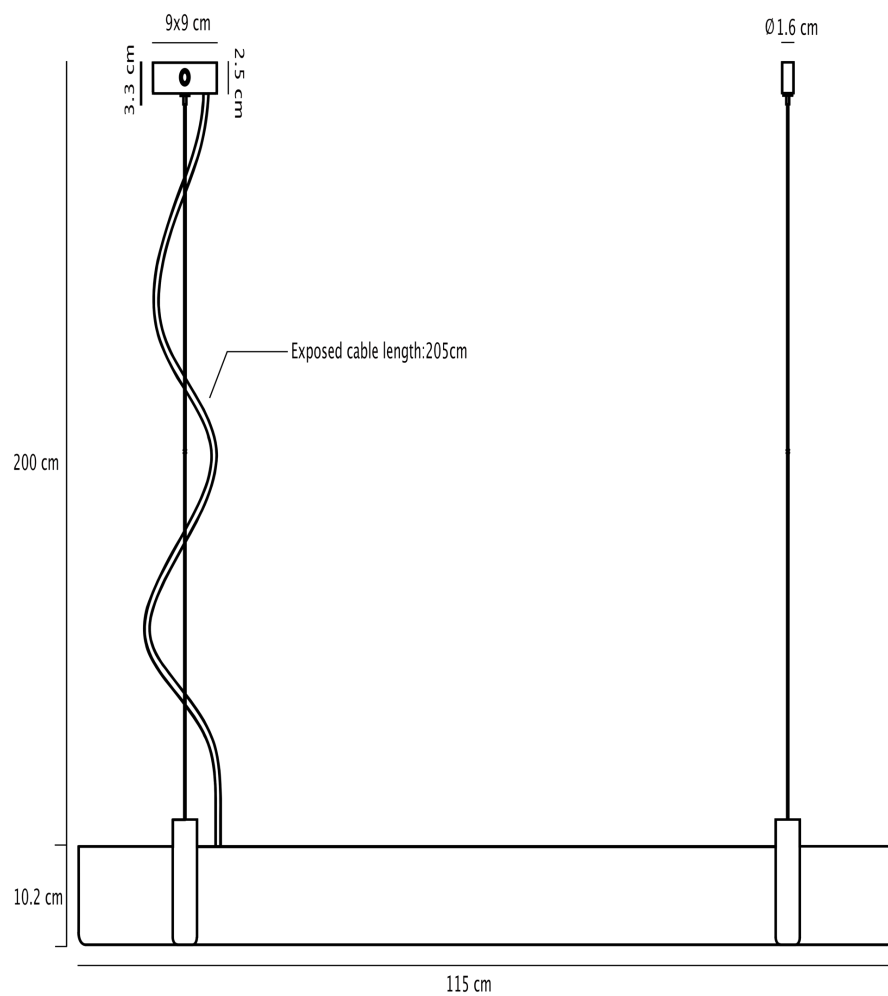

Nordlux - Lilt - 2010603051 - LED Dark Grey Black Bar Ceiling Pendant Light

CONTACT