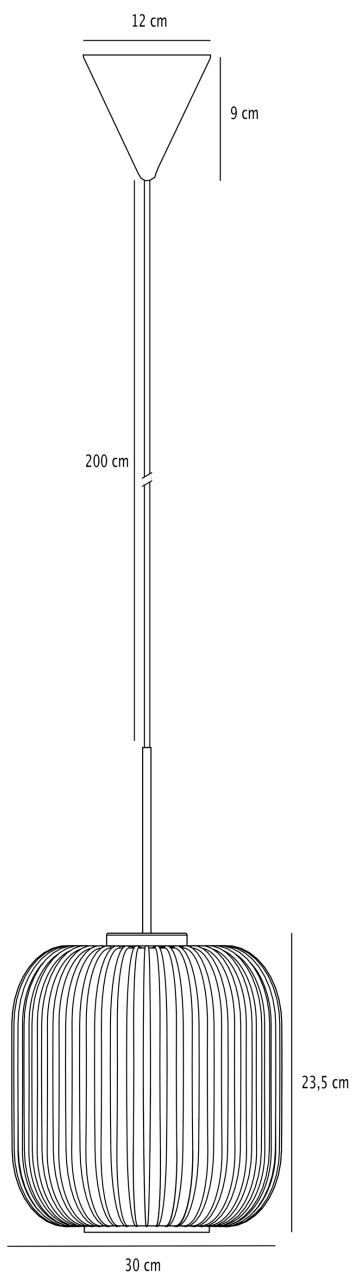

Nordlux - Milford 30 - 2213213001 - Satin Brass Opal Glass Ceiling Pendant Light

CONTACT